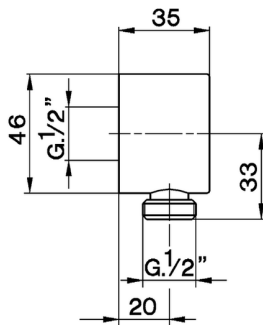

Elbow SHOWER_SS017300

MODEL **SS017300**

Elbow

AVAILABLE FINISHINGS

-  **21** 21 Chrome
-  **2F** 2F Brushed Nickel
-  **2Q** 2Q Black Titanium

CHARACTERISTICS

2026-04-06