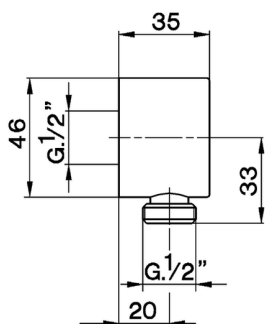

## Elbow SHOWER\_SS017300

MODEL **SS017300**

Elbow

AVAILABLE FINISHINGS

-  **21** 21 Chrome
-  **2F** 2F Brushed Nickel
-  **2Q** 2Q Black Titanium

CHARACTERISTICS

2026-04-11