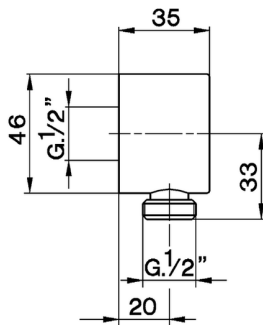

Elbow SHOWER_SS017300

MODEL **SS017300**

Elbow

AVAILABLE FINISHINGS

-  **21** 21 Chrome
-  **2F** 2F Brushed Nickel
-  **2Q** 2Q Black Titanium

CHARACTERISTICS

2026-06-26