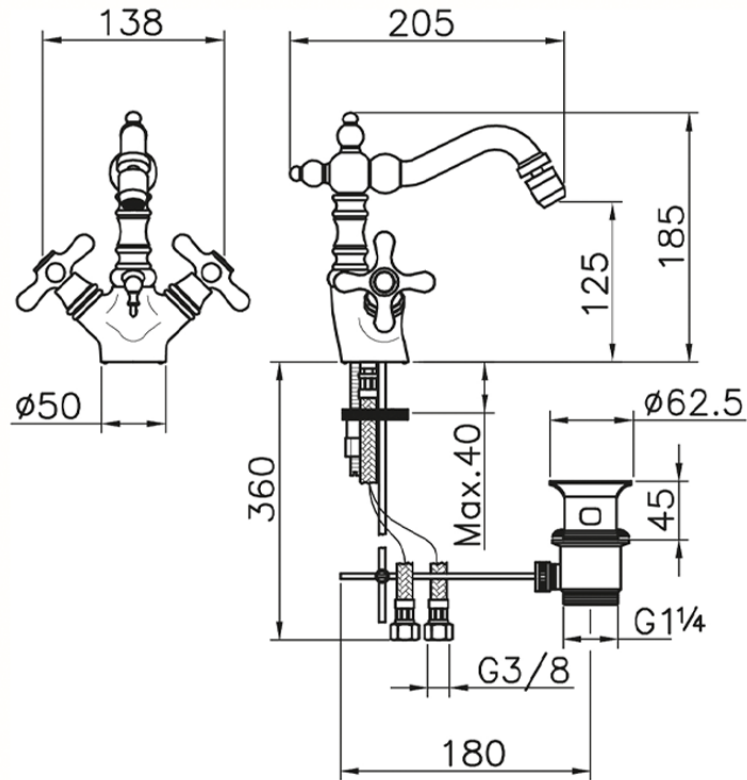

Bidet mixer CROISETTE\_CS000550

CS000550

<https://en.huberitalia.com/bidet-mixer-croisette-cs000550>

2026-05-02