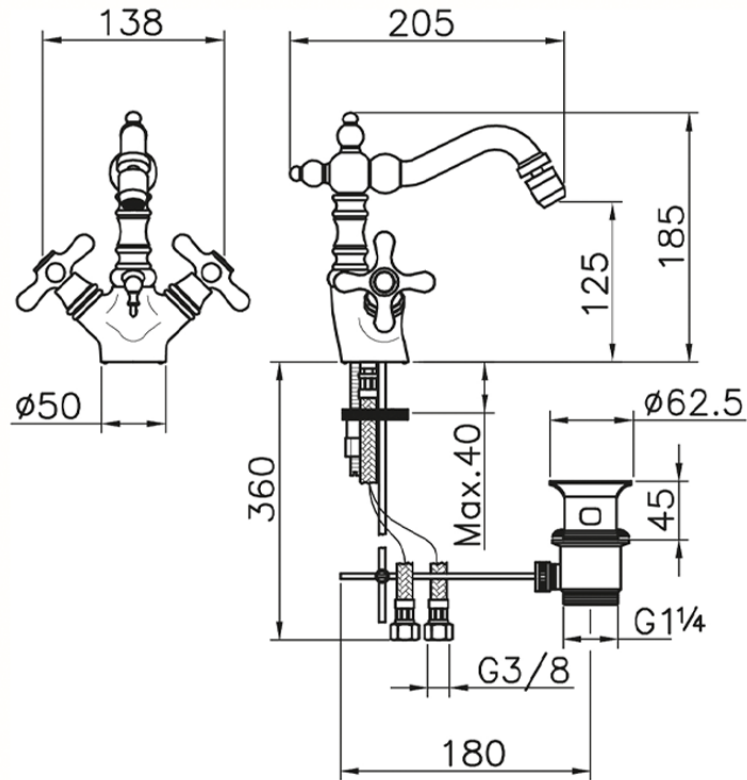

Bidet mixer CROISETTE\_CS000550

CS000550

<https://en.huberitalia.com/bidet-mixer-croisette-cs000550>

2026-04-08