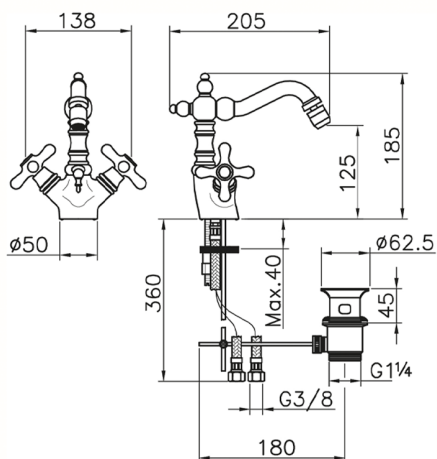

CHARACTERISTICS

2026-06-26