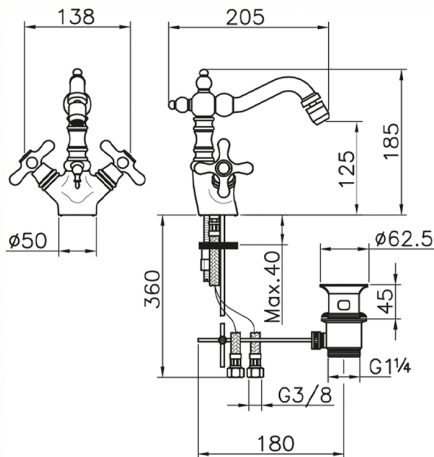

Bidet mixer CROISSETTE_CS000550

MODEL **CS000550**

Bidet mixer, with automatic 1"1/4 automatic pop-up waste, swivel spout, G.3/8" stainless steel flexible hose

AVAILABLE FINISHINGS

-  **21** 21 Chrome
-  **27** 27 Old Bronze
-  **2G** 2G Antique Gold
-  **2W** 2W Brushed Gold