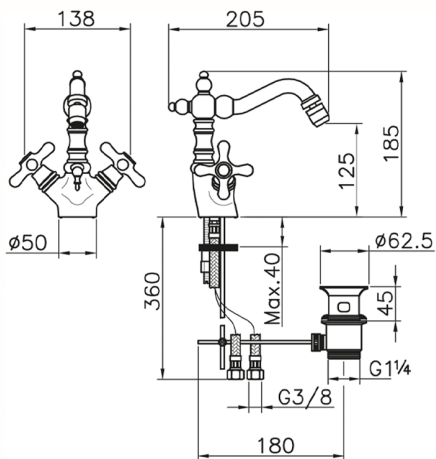

Bidet mixer CROISSETTE_CS000550

MODEL **CS000550**

Bidet mixer, with automatic 1"1/4 automatic pop-up waste, swivel spout, G.3/8" stainless steel flexible hose

AVAILABLE FINISHINGS

-  **21** 21 Chrome
-  **27** 27 Old Bronze
-  **2G** 2G Antique Gold
-  **2W** 2W Brushed Gold