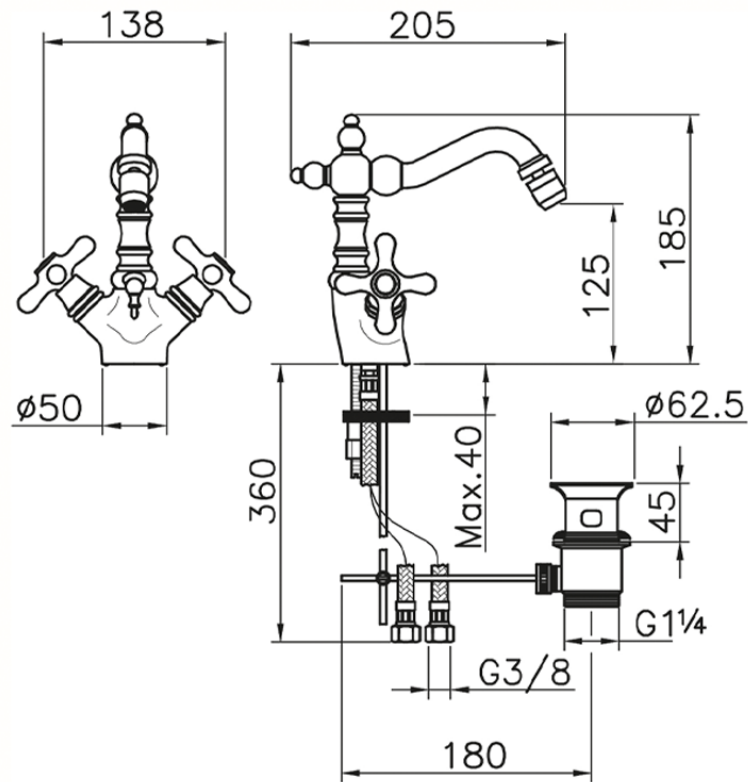

Bidet mixer CROISETTE_CS000550

CS000550

<https://en.huberitalia.com/bidet-mixer-croisette-cs000550>

2026-05-02