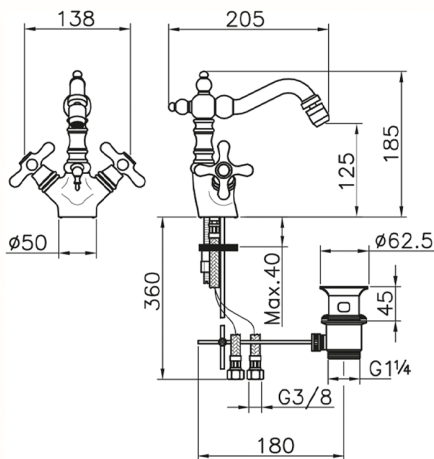

CHARACTERISTICS

2026-05-02