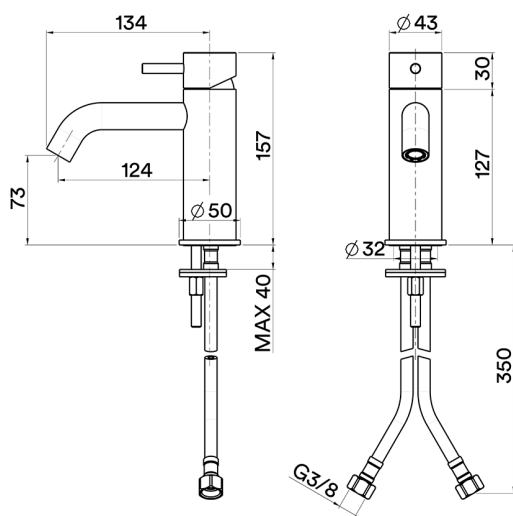

## Single lever washbasin mixer LYNOX\_LX000544

MODEL **LX000544**

Single lever washbasin mixer, without automatic pop-up waste, G.3/8" stainless steel flexible hoses, Inox AISI 316L

AVAILABLE FINISHINGS

**D1** D1 Brushed Inox

CHARACTERISTICS

Cartridge Spare Parts **ZZ99511000**

**30 mm Cartridge**

## Single lever washbasin mixer LYNOX\_LX000544

LX000544

<https://en.huberitalia.com/single-lever-washbasin-mixer-lynnox-lx000544>

2024-12-21