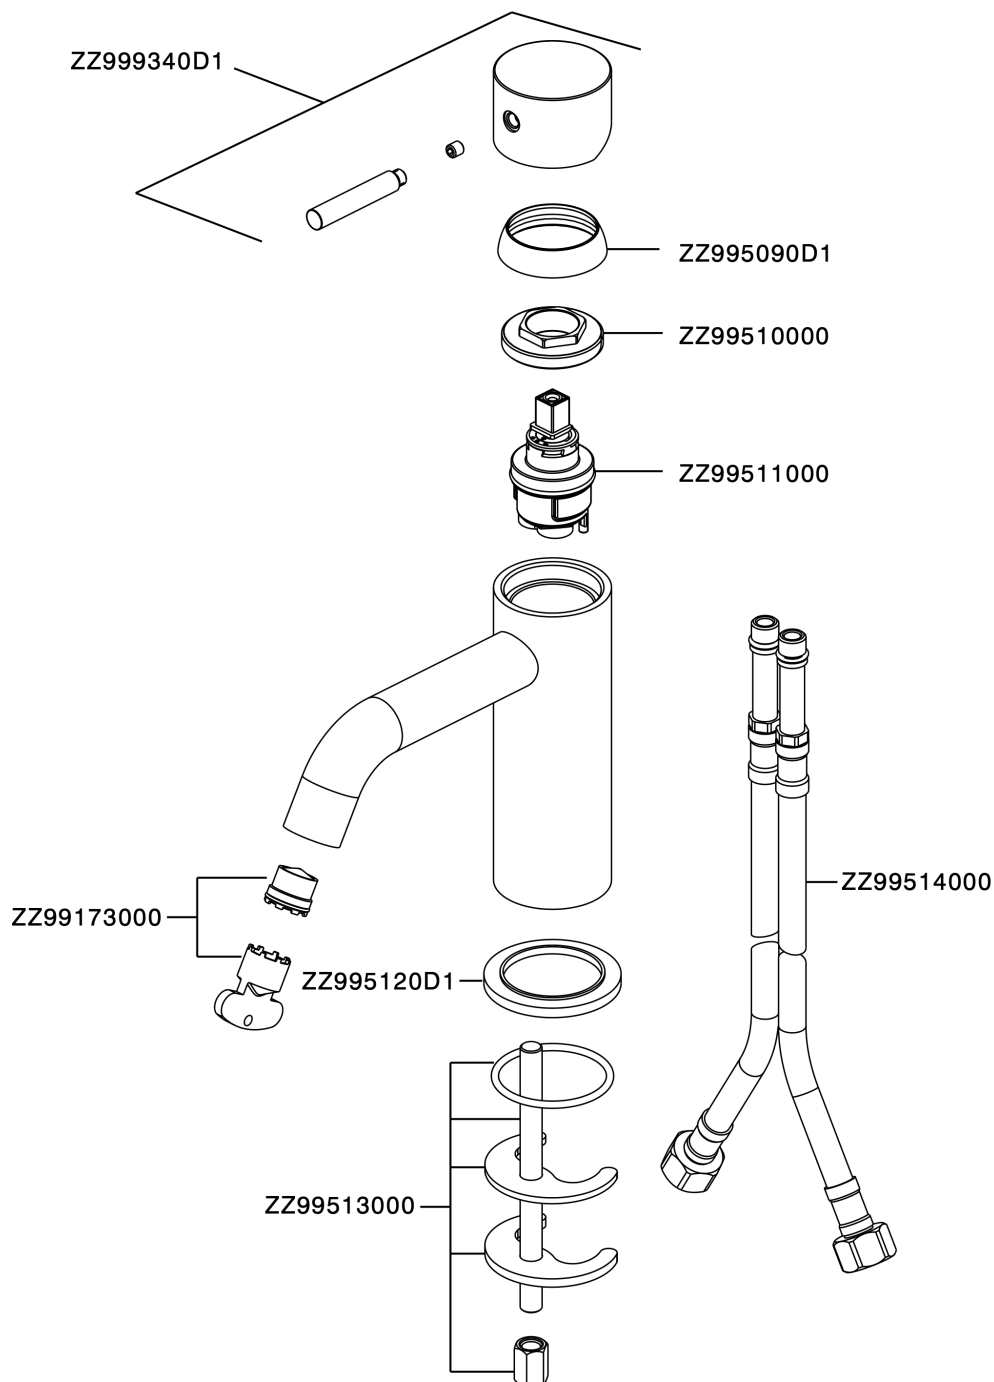

## Single lever washbasin mixer LYNOX\_LX000544

MODEL **LX000544**

Single lever washbasin mixer, without automatic pop-up waste, G.3/8" stainless steel flexible hoses, Inox AISI 316L

AVAILABLE FINISHINGS

**D1** D1 Brushed Inox

CHARACTERISTICS

Cartridge Spare Parts **ZZ99511000**

**30 mm Cartridge**

## Single lever washbasin mixer LYNOX\_LX000544

LX000544

<https://en.huberitalia.com/single-lever-washbasin-mixer-lynnox-lx000544>

2024-12-21