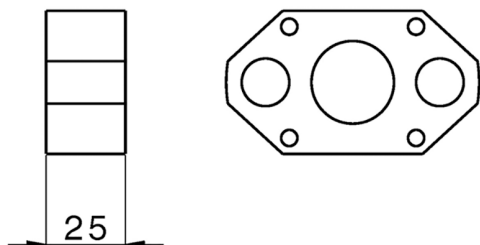

+25mm Extension kit ONE BOX_ZB008590

MODEL **ZB008590**

25mm Extension kit, for One-Box 1 outlet
Single-Lever Valves

AVAILABLE FINISHINGS

 **04** 04 Without finishing

CHARACTERISTICS

2024-10-22