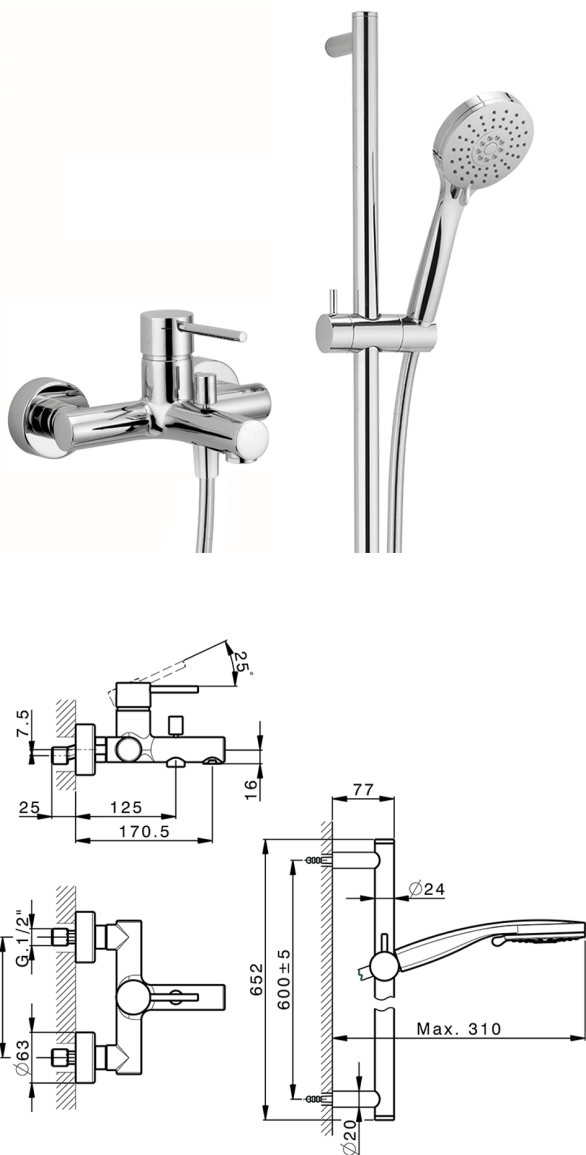

Single lever bath mixer, with shower set NUOVA KIRUNA_K2000060

MODEL **K2000060**

Single lever bath mixer, with shower set, 60 cm Rail with slide bracket, 3 sprays handshower, 150 cm SUPREME smooth flexible hose

AVAILABLE FINISHINGS

-  **21** 21 Chrome
-  **26** 26 Old Copper
-  **2F** 2F Brushed Nickel
-  **2W** 2W Brushed Gold
-  **40** 40 Matt Black
-  **4Q** 4Q Matt White

CHARACTERISTICS

Cartridge Spare Parts **ZZ95435000**

35 mm Cartridge

EcoStop

EcoStop feature limits water flow to approximately 50% of maximum output with one point of resistance on setting. Push slightly past the middle stop only when full water output is required. This will save water up to 50%.