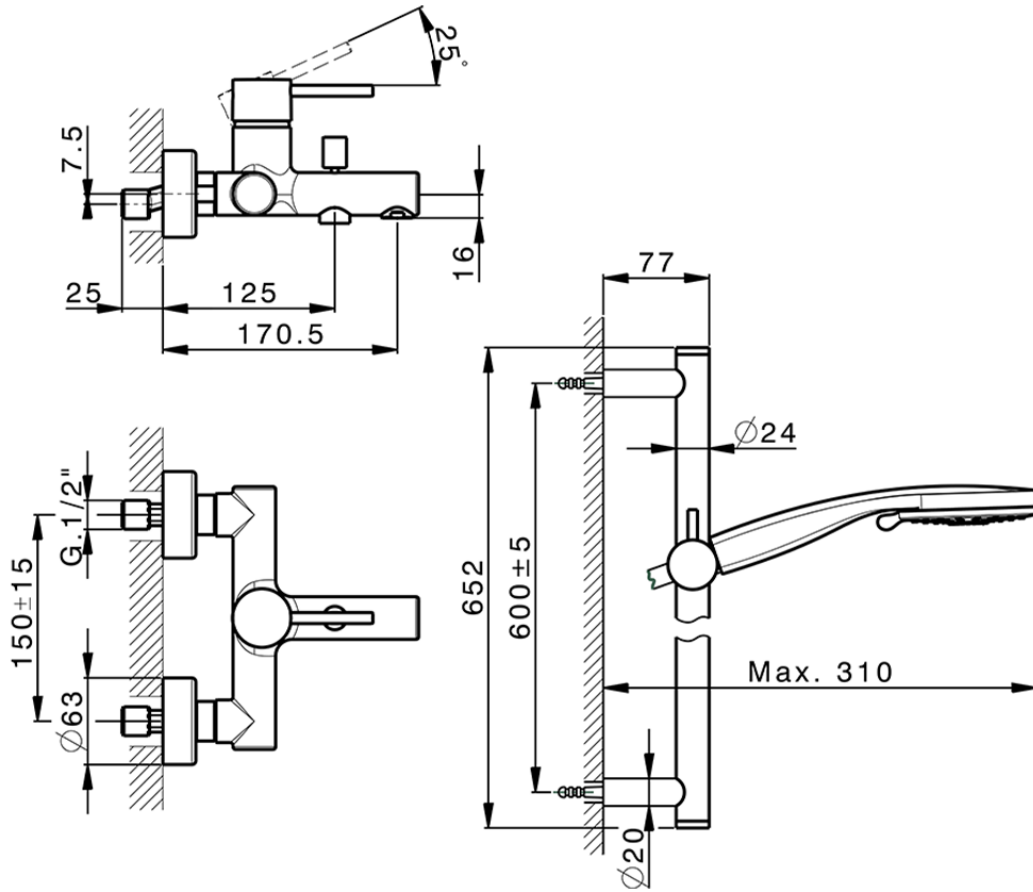

Single lever bath mixer, with shower set NUOVA KIRUNA_K2000060

K2000060

<https://en.huberitalia.com/single-lever-bath-mixer-with-shower-set-nuova-kiruna-k2000060>

2024-09-19