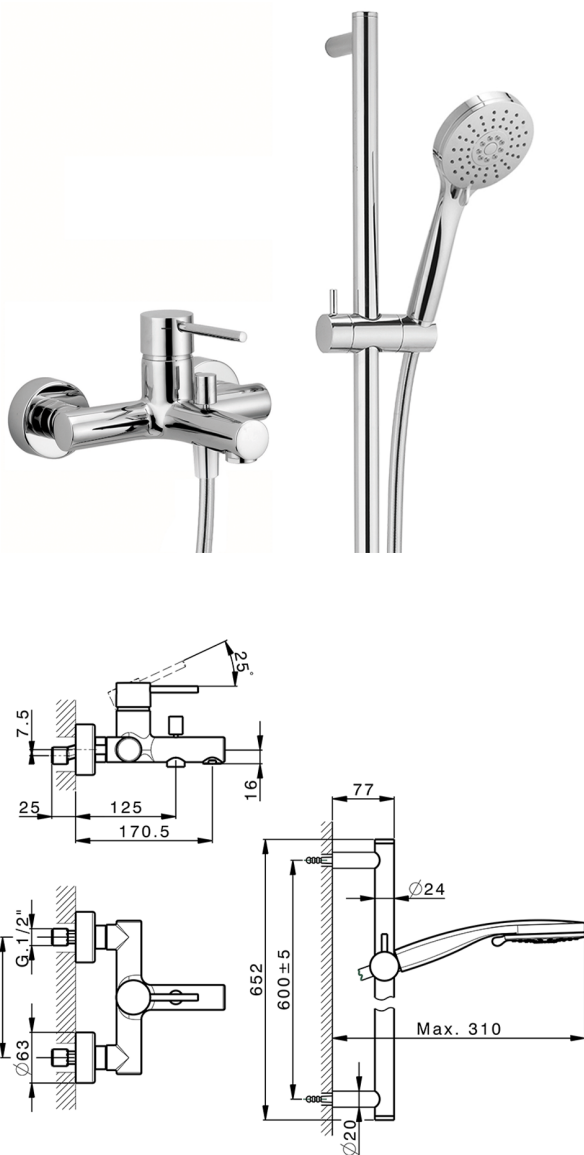

Single lever bath mixer, with shower set NUOVA KIRUNA_K2000060

MODEL **K2000060**

Single lever bath mixer, with shower set, 60 cm Rail with slide bracket, 3 sprays handshower, 150 cm SUPREME smooth flexible hose

AVAILABLE FINISHINGS

-  **21** 21 Chrome
-  **26** 26 Old Copper
-  **2F** 2F Brushed Nickel
-  **2W** 2W Brushed Gold
-  **40** 40 Matt Black
-  **4Q** 4Q Matt White

CHARACTERISTICS

Cartridge Spare Parts **ZZ95435000**

35 mm Cartridge

EcoStop

EcoStop feature limits water flow to approximately 50% of maximum output with one point of resistance on setting. Push slightly past the middle stop only when full water output is required. This will save water up to 50%.