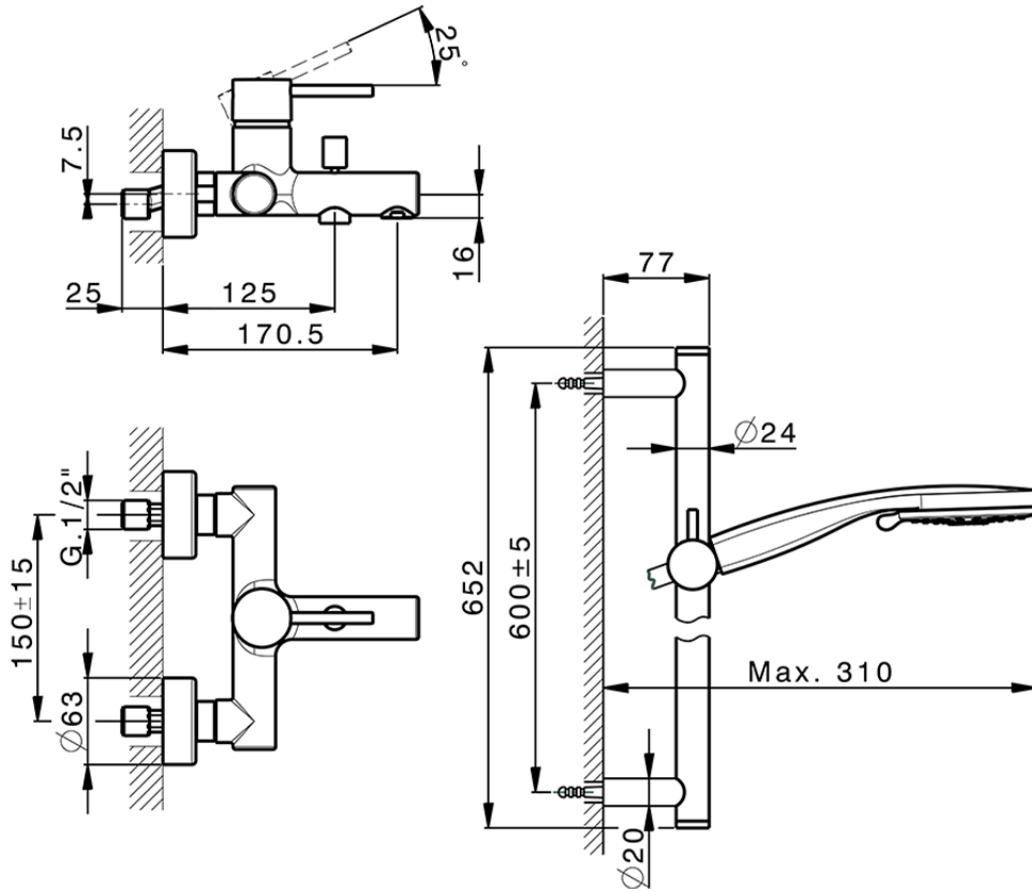

Single lever bath mixer, with shower set NUOVA KIRUNA\_K2000060

K2000060

<https://en.huberitalia.com/single-lever-bath-mixer-with-shower-set-nuova-kiruna-k2000060>

2024-09-20