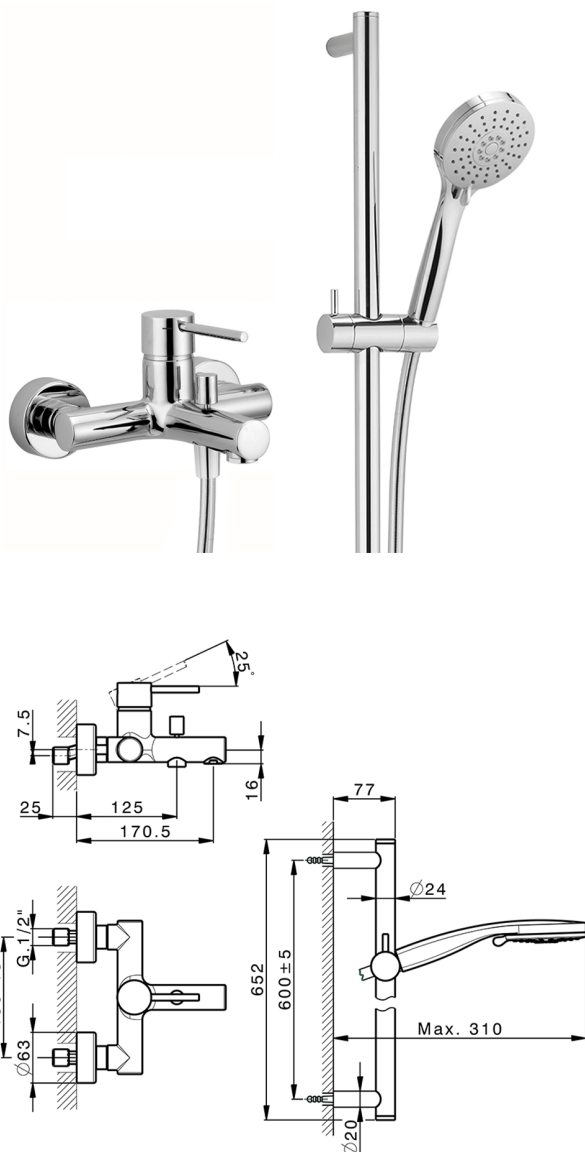

## Single lever bath mixer, with shower set NUOVA KIRUNA\_K2000060

MODEL **K2000060**

Single lever bath mixer, with shower set, 60 cm Rail with slide bracket, 3 sprays handshower, 150 cm SUPREME smooth flexible hose

### AVAILABLE FINISHINGS

-  **21** 21 Chrome
-  **26** 26 Old Copper
-  **2F** 2F Brushed Nickel
-  **2W** 2W Brushed Gold
-  **40** 40 Matt Black
-  **4Q** 4Q Matt White

### CHARACTERISTICS

Cartridge Spare Parts **ZZ95435000**

**35 mm Cartridge**

### EcoStop

EcoStop feature limits water flow to approximately 50% of maximum output with one point of resistance on setting. Push slightly past the middle stop only when full water output is required. This will save water up to 50%.