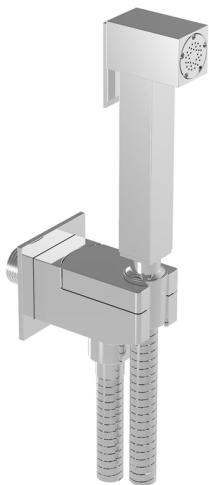

Bidet handshower set HYGENIC SHOWERS_EG007935

MODEL **EG007935**

Bidet handshower set, square wall bracket, single water opening, Brass Bidet handshower, 120 cm PVC flexible hose

AVAILABLE FINISHINGS

CHARACTERISTICS

Bidet handshower

2024-11-15