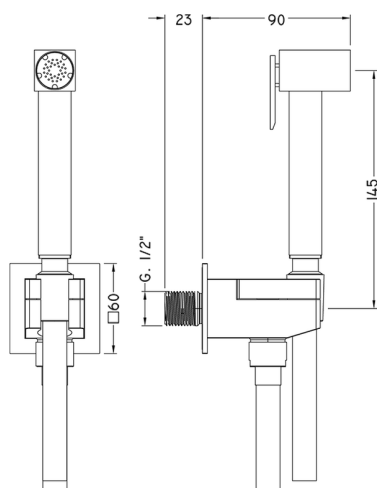

Bidet handshower set HYGENIC SHOWERS_EG007935

MODEL **EG007935**

Bidet handshower set, square wall bracket, single water opening, Brass Bidet handshower, 120 cm PVC flexible hose

AVAILABLE FINISHINGS

CHARACTERISTICS

Bidet handshower

2024-11-15