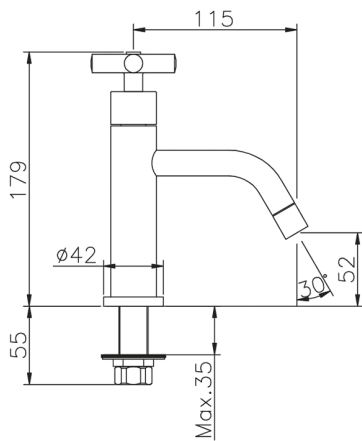

Pillar tap SUITE_SU000900

MODEL **SU000900**

Pillar tap, without waste

AVAILABLE FINISHINGS

- 
21 21 Chrome
- 
40 40 Matt Black
- 
2F 2F Brushed Nickel
- 
2W 2W Brushed Gold

CHARACTERISTICS

2026-04-08