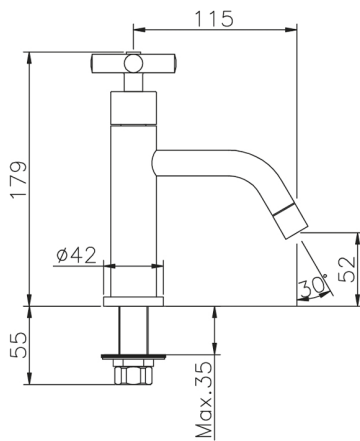

Pillar tap SUITE_SU000900

MODEL **SU000900**

Pillar tap, without waste

AVAILABLE FINISHINGS

-  **21** 21 Chrome
-  **40** 40 Matt Black
-  **2F** 2F Brushed Nickel
-  **2W** 2W Brushed Gold

CHARACTERISTICS