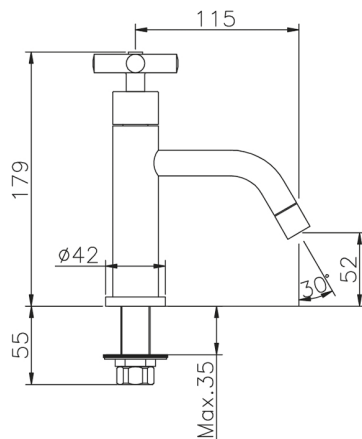

Pillar tap SUITE_SU000900

MODEL **SU000900**

Pillar tap, without waste

AVAILABLE FINISHINGS

-  **21** 21 Chrome
-  **40** 40 Matt Black
-  **2F** 2F Brushed Nickel
-  **2W** 2W Brushed Gold

CHARACTERISTICS