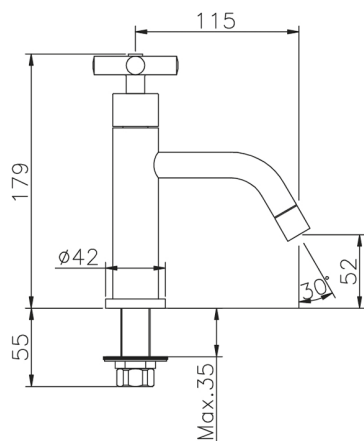

Pillar tap SUITE_SU000900

MODEL **SU000900**

Pillar tap, without waste

AVAILABLE FINISHINGS

- 
21 21 Chrome
- 
40 40 Matt Black
- 
2F 2F Brushed Nickel
- 
2W 2W Brushed Gold

CHARACTERISTICS

2026-06-26