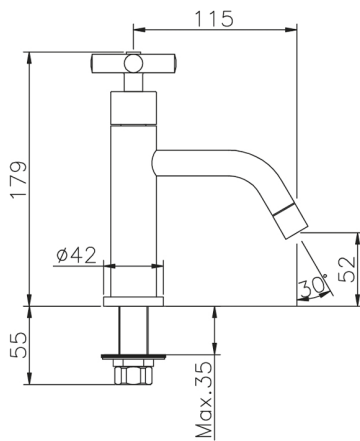

Pillar tap SUITE_SU000900

MODEL **SU000900**

Pillar tap, without waste

AVAILABLE FINISHINGS

- 
21 21 Chrome
- 
40 40 Matt Black
- 
2F 2F Brushed Nickel
- 
2W 2W Brushed Gold

CHARACTERISTICS

2026-06-26