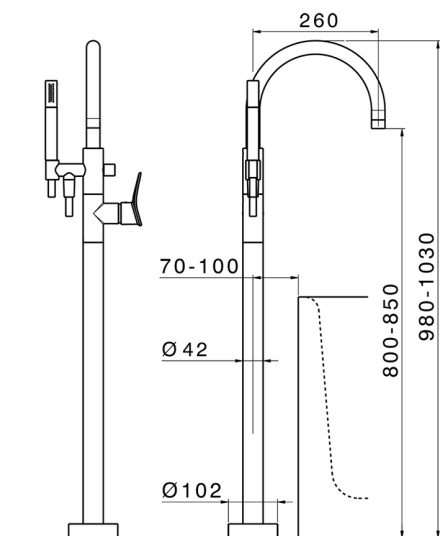

Exposed part for single-lever bath shower mixer HARLOCK_HC014200

MODEL **HC014200**

Exposed part for single-lever bath shower mixer, handshower holder on column, Brass D.24mm minimalistic one spray handshower, 150 cm smooth SUPREME Flexible Hose, without concealed part (for item ZB004510)

AVAILABLE FINISHINGS

-  **21** 21 Chrome
-  **2P** 2P Rose Gold
-  **2Q** 2Q Black Titanium
-  **40** 40 Matt Black
-  **4Q** 4Q Matt White
-  **6T** 6T Chrome/Matt Black

CHARACTERISTICS

Cartridge Spare Parts **ZZ95409000**

35 mm Cartridge

Installation **Concealed**

Required concealed parts **ZB004510**

EcoStop

EcoStop feature limits water flow to approximately 50% of maximum output with one point of resistance on setting. Push slightly past the middle stop only when full water output is required. This will save water up to 50%.

Concealed part single lever free-standing CONCEALED_ZB004510

MODEL **ZB004510**

Floor mounted concealed part, for free-standing mixer

AVAILABLE FINISHINGS

 **04** 04 Without finishing

CHARACTERISTICS

Installation	Concealed
Concealed	1