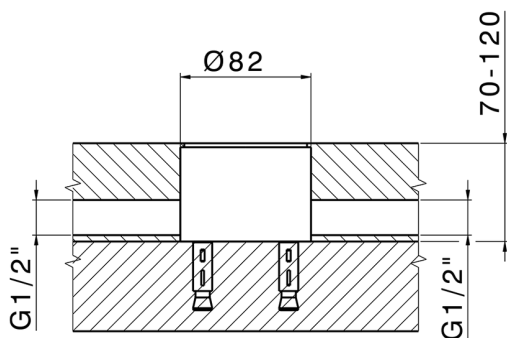

Exposed part for single-lever bath shower mixer HARLOCK_HC014200

MODEL **HC014200**

Exposed part for single-lever bath shower mixer, handshower holder on column, Brass D.24mm minimalistic one spray handshower, 150 cm smooth SUPREME Flexible Hose, without concealed part (for item ZB004510)

35 mm Cartridge

Installation **Concealed**

Required concealed parts **ZB004510**

EcoStop

EcoStop feature limits water flow to approximately 50% of maximum output with one point of resistance on setting. Push slightly past the middle stop only when full water output is required. This will save water up to 50%.

Concealed part single lever free-standing CONCEALED_ZB004510

MODEL **ZB004510**

Floor mounted concealed part, for free-standing mixer

AVAILABLE FINISHINGS

 **04** 04 Without finishing

CHARACTERISTICS

Installation	Concealed
Concealed	1