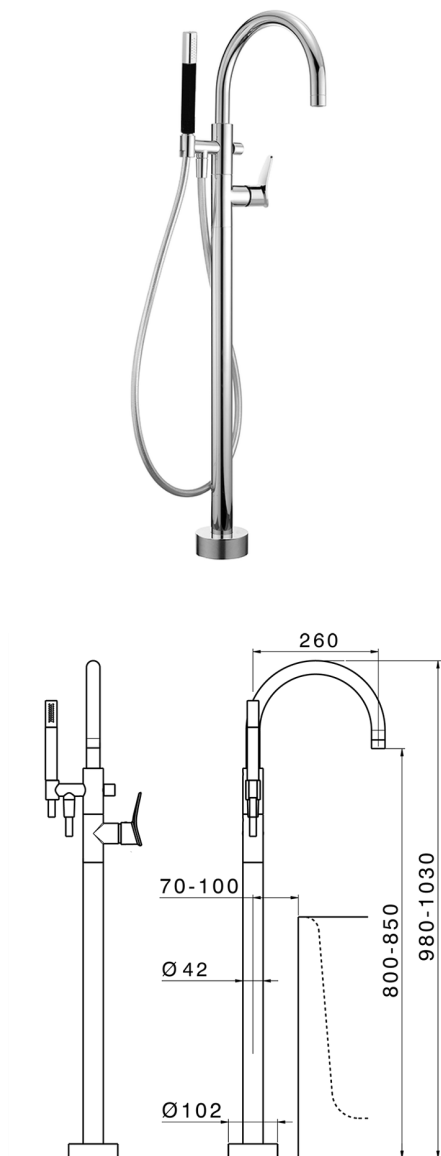

Exposed part for single-lever bath shower mixer HARLOCK_HC014200

MODEL **HC014200**

Exposed part for single-lever bath shower mixer, handshower holder on column, Brass D.24mm minimalistic one spray handshower, 150 cm smooth SUPREME Flexible Hose, without concealed part (for item ZB004510)

AVAILABLE FINISHINGS

-  **21** 21 Chrome
-  **2P** 2P Rose Gold
-  **2Q** 2Q Black Titanium
-  **40** 40 Matt Black
-  **4Q** 4Q Matt White
-  **6T** 6T Chrome/Matt Black

CHARACTERISTICS

Cartridge Spare Parts **ZZ95409000**

35 mm Cartridge

Installation **Concealed**

Required concealed parts **ZB004510**

EcoStop

EcoStop feature limits water flow to approximately 50% of maximum output with one point of resistance on setting. Push slightly past the middle stop only when full water output is required. This will save water up to 50%.

Concealed part single lever free-standing CONCEALED_ZB004510

MODEL **ZB004510**

Floor mounted concealed part, for free-standing mixer

AVAILABLE FINISHINGS

 **04** 04 Without finishing

CHARACTERISTICS

| | |
|--------------|------------------|
| Installation | Concealed |
| Concealed | 1 |