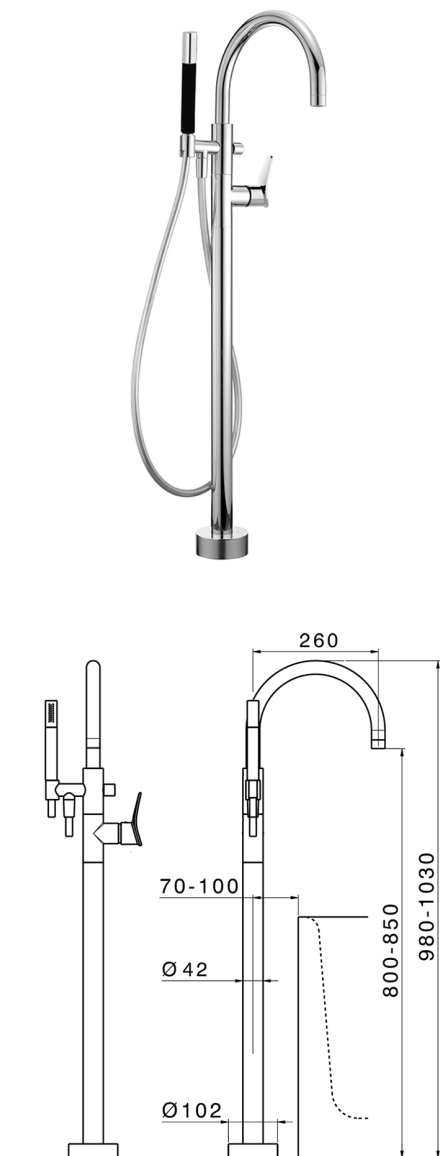

## Exposed part for single-lever bath shower mixer HARLOCK\_HC014200

MODEL **HC014200**

Exposed part for single-lever bath shower mixer, handshower holder on column, Brass D.24mm minimalistic one spray handshower, 150 cm smooth SUPREME Flexible Hose, without concealed part (for item ZB004510)

### CHARACTERISTICS

Cartridge Spare Parts **ZZ95409000**

**35 mm Cartridge**

Installation **Concealed**

Required concealed parts **ZB004510**

### EcoStop

EcoStop feature limits water flow to approximately 50% of maximum output with one point of resistance on setting. Push slightly past the middle stop only when full water output is required. This will save water up to 50%.

## Concealed part single lever free-standing CONCEALED\_ZB004510

MODEL **ZB004510**

Floor mounted concealed part, for free-standing mixer

AVAILABLE FINISHINGS

 **04** 04 Without finishing

CHARACTERISTICS

Installation	<b>Concealed</b>
Concealed	<b>1</b>