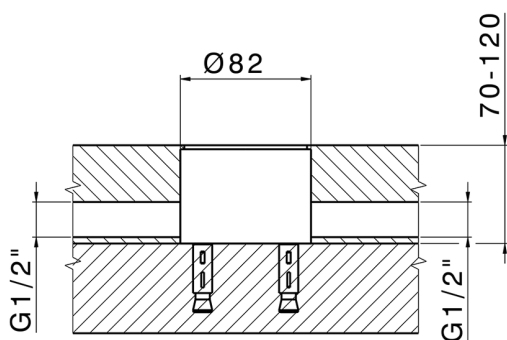

Exposed part for single-lever bath shower mixer HARLOCK_HC014200

MODEL **HC014200**

Exposed part for single-lever bath shower mixer, handshower holder on column, Brass D.24mm minimalistic one spray handshower, 150 cm smooth SUPREME Flexible Hose, without concealed part (for item ZB004510)

35 mm Cartridge

Installation **Concealed**

Required concealed parts **ZB004510**

EcoStop

EcoStop feature limits water flow to approximately 50% of maximum output with one point of resistance on setting. Push slightly past the middle stop only when full water output is required. This will save water up to 50%.

Concealed part single lever free-standing CONCEALED_ZB004510

MODEL **ZB004510**

Floor mounted concealed part, for free-standing mixer

AVAILABLE FINISHINGS

04 04 Without finishing

CHARACTERISTICS

Installation	Concealed
Concealed	1