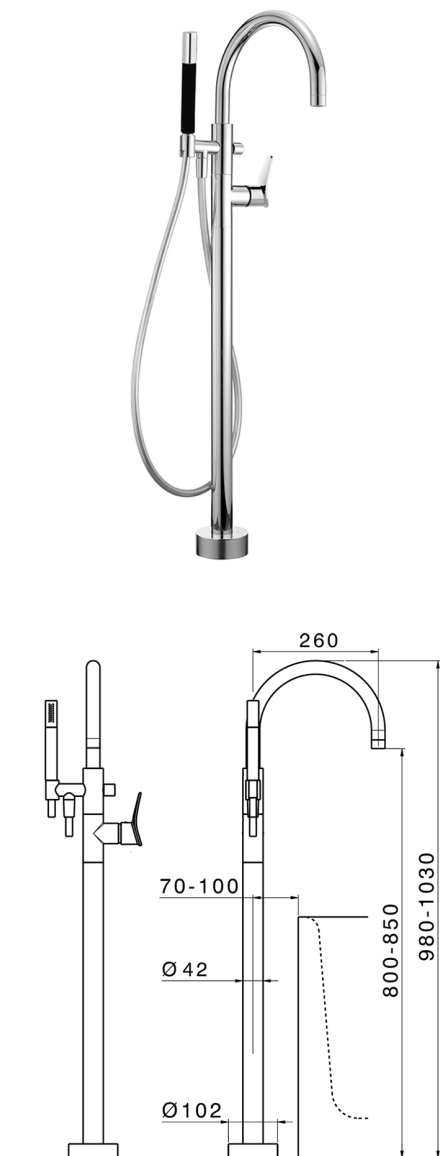

Exposed part for single-lever bath shower mixer HARLOCK_HC014200

MODEL **HC014200**

Exposed part for single-lever bath shower mixer, handshower holder on column, Brass D.24mm minimalistic one spray handshower, 150 cm smooth SUPREME Flexible Hose, without concealed part (for item ZB004510)

AVAILABLE FINISHINGS

-  **21** 21 Chrome
-  **2P** 2P Rose Gold
-  **2Q** 2Q Black Titanium
-  **40** 40 Matt Black
-  **4Q** 4Q Matt White
-  **6T** 6T Chrome/Matt Black

CHARACTERISTICS

Cartridge Spare Parts **ZZ95409000**

35 mm Cartridge

Installation **Concealed**

Required concealed parts **ZB004510**

EcoStop

EcoStop feature limits water flow to approximately 50% of maximum output with one point of resistance on setting. Push slightly past the middle stop only when full water output is required. This will save water up to 50%.

Concealed part single lever free-standing CONCEALED_ZB004510

MODEL **ZB004510**

Floor mounted concealed part, for free-standing mixer

AVAILABLE FINISHINGS

04 04 Without finishing

CHARACTERISTICS

Installation	Concealed
Concealed	1