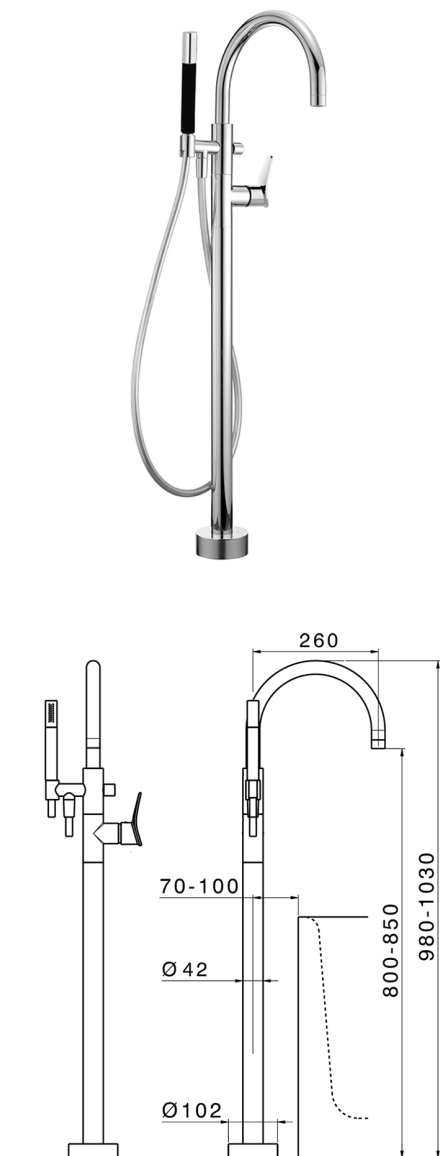

Exposed part for single-lever bath shower mixer HARLOCK_HC014200

MODEL **HC014200**

Exposed part for single-lever bath shower mixer, handshower holder on column, Brass D.24mm minimalistic one spray handshower, 150 cm smooth SUPREME Flexible Hose, without concealed part (for item ZB004510)

AVAILABLE FINISHINGS

- **21** 21 Chrome
- **2P** 2P Rose Gold
- **2Q** 2Q Black Titanium
- **40** 40 Matt Black
- **4Q** 4Q Matt White
- **6T** 6T Chrome/Matt Black

CHARACTERISTICS

Cartridge Spare Parts **ZZ95409000**

35 mm Cartridge

Installation **Concealed**

Required concealed parts **ZB004510**

EcoStop

EcoStop feature limits water flow to approximately 50% of maximum output with one point of resistance on setting. Push slightly past the middle stop only when full water output is required. This will save water up to 50%.