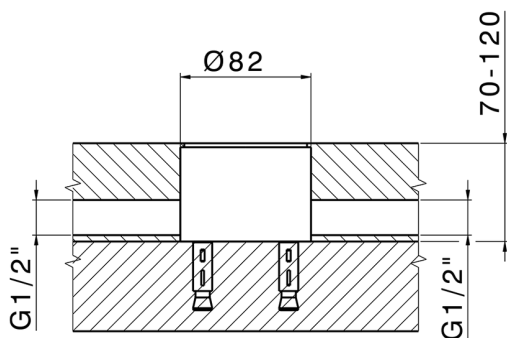

## Exposed part for single-lever bath shower mixer HARLOCK\_HC014200

MODEL **HC014200**

Exposed part for single-lever bath shower mixer, handshower holder on column, Brass D.24mm minimalistic one spray handshower, 150 cm smooth SUPREME Flexible Hose, without concealed part (for item ZB004510)

**Concealed part single lever free-standing CONCEALED\_ZB004510**

MODEL **ZB004510**

Floor mounted concealed part, for free-standing mixer

AVAILABLE FINISHINGS

 **04** 04 Without finishing

CHARACTERISTICS

Installation	<b>Concealed</b>
Concealed	<b>1</b>