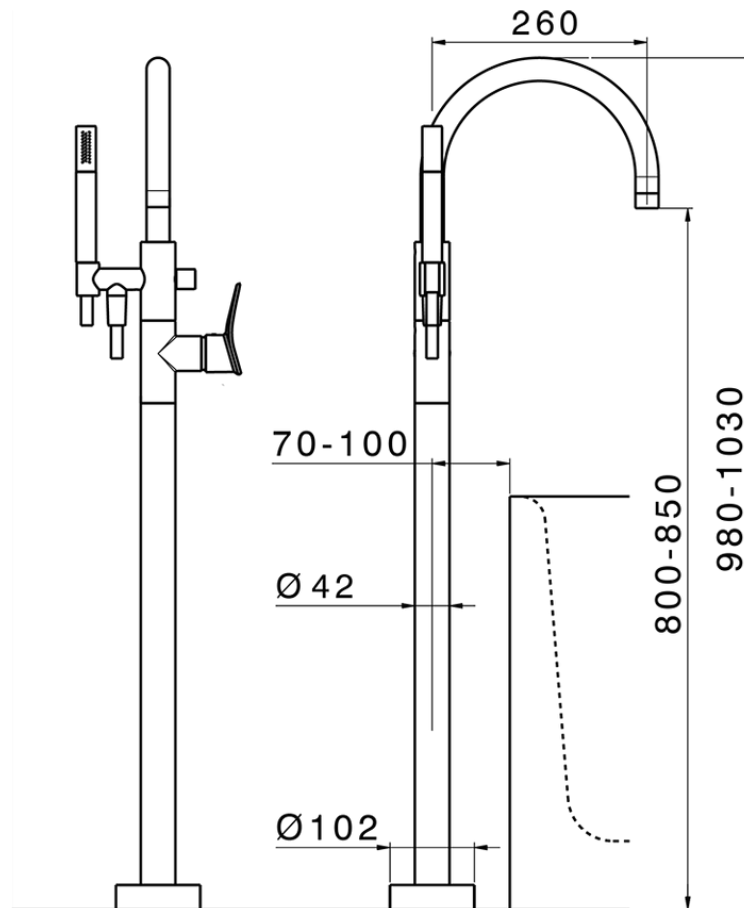

Exposed part for single-lever bath shower mixer HARLOCK_HC014200

HC014200

<https://en.huberitalia.com/exposed-part-for-single-lever-bath-shower-mixer-harlock-hc014200>

ZB004510

<https://en.huberitalia.com/concealed-part-single-lever-free-standing-concealed-zb004510>