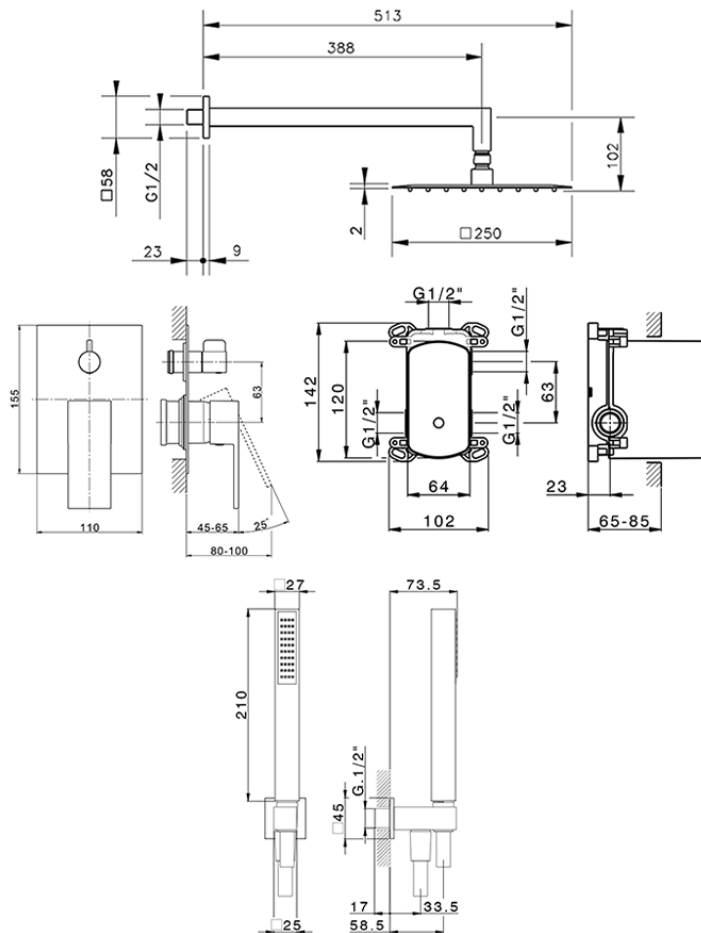

Single Lever concealed shower set NUOVA EGO_NE0KM030

NE0KM030

<https://en.huberitalia.com/single-lever-concealed-shower-set-nuova-ego-ne0km030>

2026-06-06