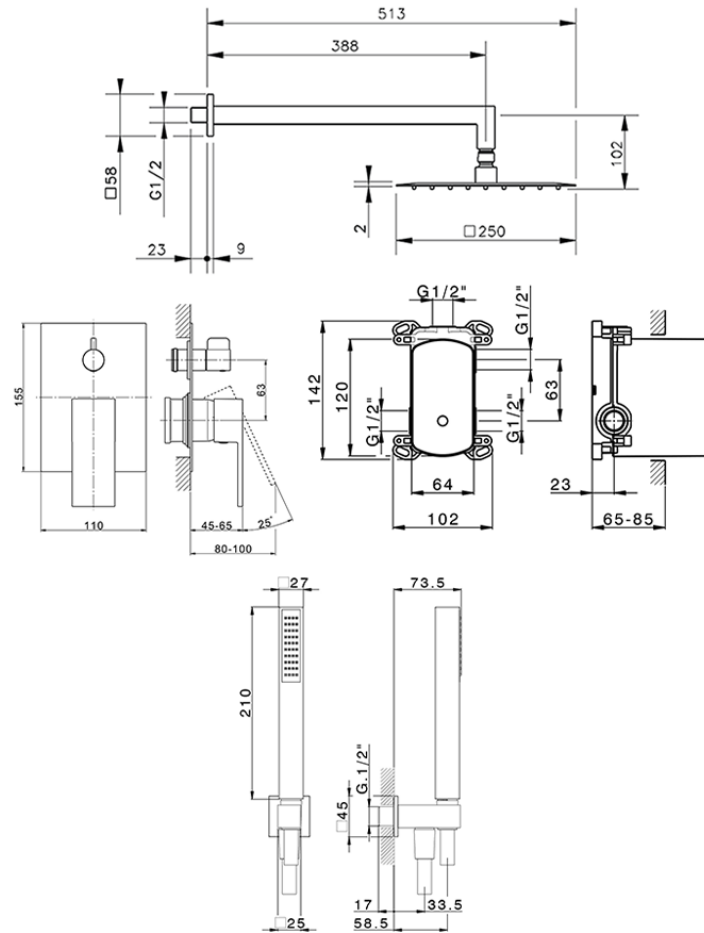

Single Lever concealed shower set NUOVA EGO_NE0KM030

NE0KM030

<https://en.huberitalia.com/single-lever-concealed-shower-set-nuova-ego-ne0km030>

2026-05-02