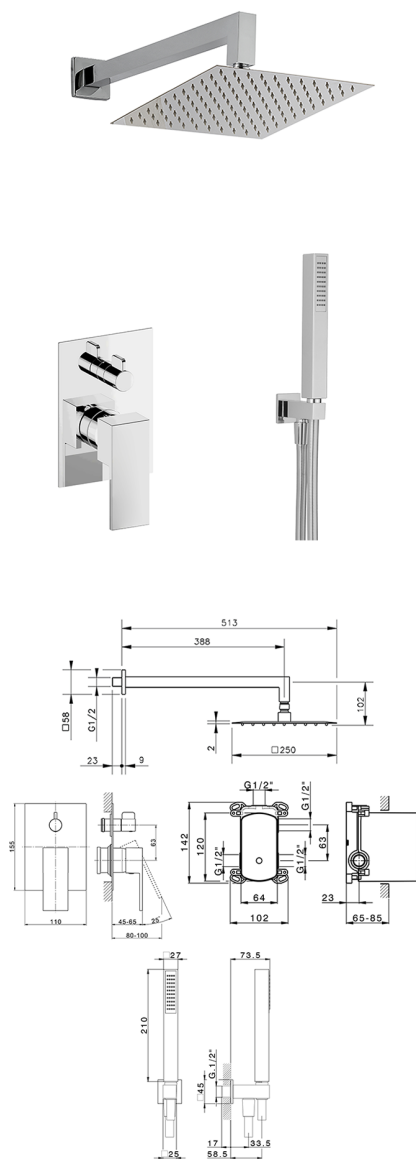

Single Lever concealed shower set NUOVA EGO_NE0KM030

MODEL **NE0KM030**

Single Lever concealed shower set, 2-Way rotating diverter, wall mounted handshower bracket with wall elbow, 400 mm shower arm, 250x250 mm INOX square showerhead 2 mm thick, ABS 27x27mm one spray minimalist square handshower, 1/2" wall elbow, 150 cm smooth SILVERFLEX Flexible Hose

AVAILABLE FINISHINGS

-  **21** 21 Chrome
-  **2F** 2F Brushed Nickel
-  **40** 40 Matt Black
-  **4Q** 4Q Matt White

CHARACTERISTICS

Cartridge Spare Parts **ZZ95409000**

35 mm Cartridge

Required concealed parts **ZZ95409000**

35 mm Cartridge

100

EcoStop

EcoStop feature limits water flow to approximately 50% of maximum output with one point of resistance on setting. Push slightly past the middle stop only when full water output is required. This will save water up to 50%.