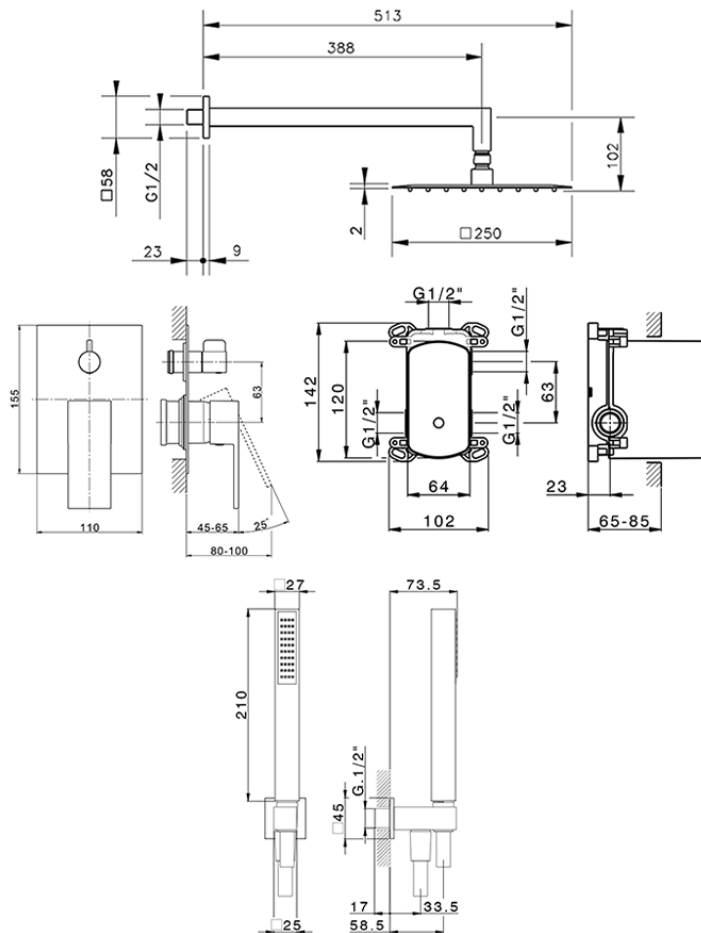

Single Lever concealed shower set NUOVA EGO_NE0KM030

NE0KM030

<https://en.huberitalia.com/single-lever-concealed-shower-set-nuova-ego-ne0km030>

2026-04-09