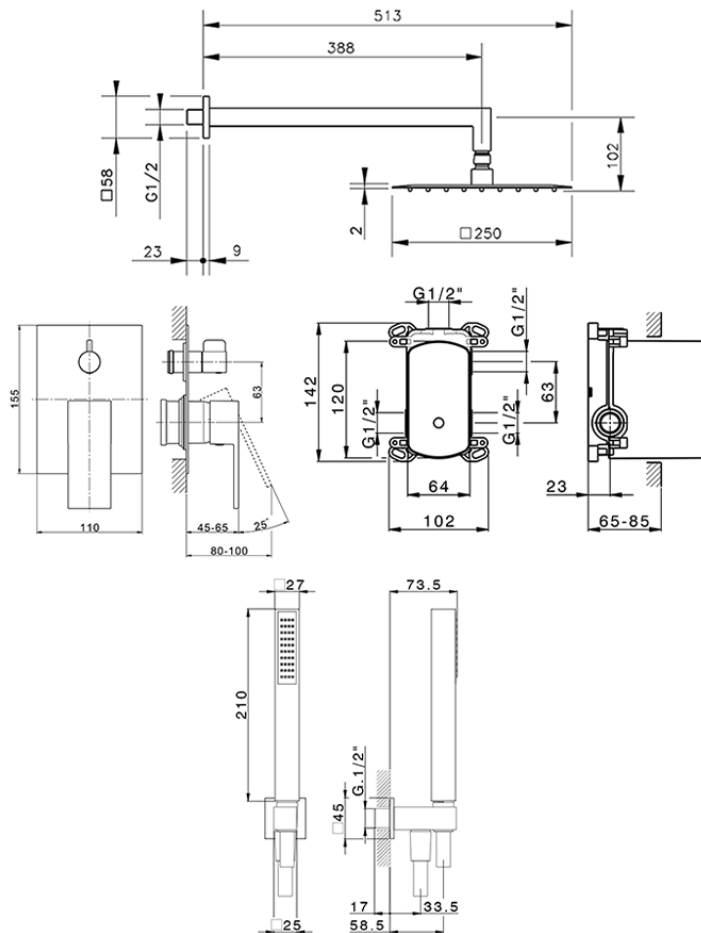

Single Lever concealed shower set NUOVA EGO_NE0KM030

NE0KM030

<https://en.huberitalia.com/single-lever-concealed-shower-set-nuova-ego-ne0km030>

2026-04-08