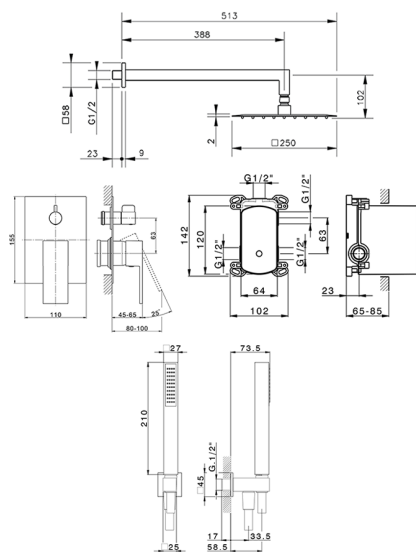

Single Lever concealed shower set NUOVA EGO_NE0KM030

MODEL **NE0KM030**

Single Lever concealed shower set, 2-Way rotating diverter, wall mounted handshower bracket with wall elbow, 400 mm shower arm, 250x250 mm INOX square showerhead 2 mm thick, ABS 27x27mm one spray minimalist square handshower, 1/2" wall elbow, 150 cm smooth SILVERFLEX Flexible Hose

AVAILABLE FINISHINGS

-  **21** 21 Chrome
-  **2F** 2F Brushed Nickel
-  **40** 40 Matt Black
-  **4Q** 4Q Matt White

CHARACTERISTICS

Cartridge Spare Parts **ZZ95409000**

35 mm Cartridge

Required concealed parts **ZZ95409000**

35 mm Cartridge

100

EcoStop

EcoStop feature limits water flow to approximately 50% of maximum output with one point of resistance on setting. Push slightly past the middle stop only when full water output is required. This will save water up to 50%.