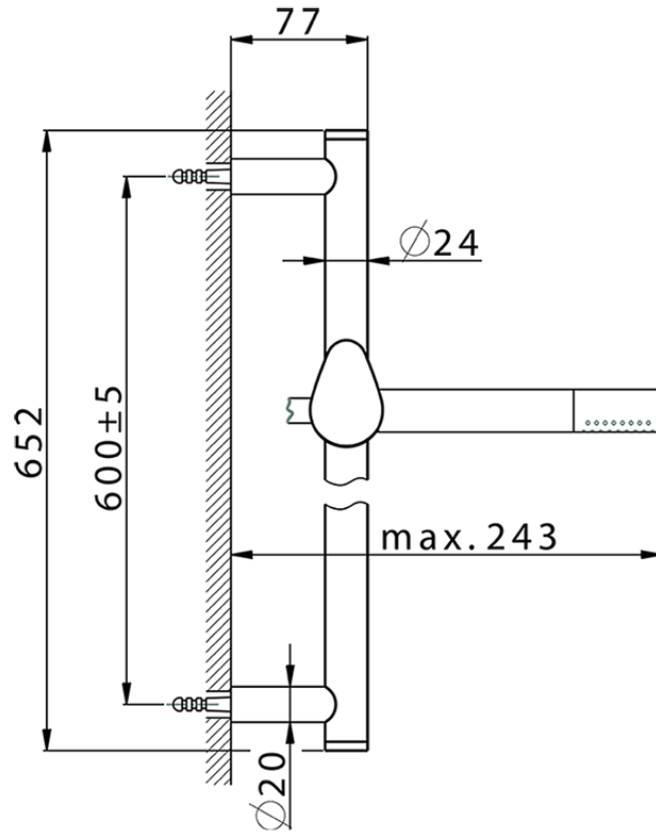

Slide rail shower set SHOWER\_HC003110

HC003110

<https://en.huberitalia.com/slide-rail-shower-set-shower-hc003110>

2024-11-15