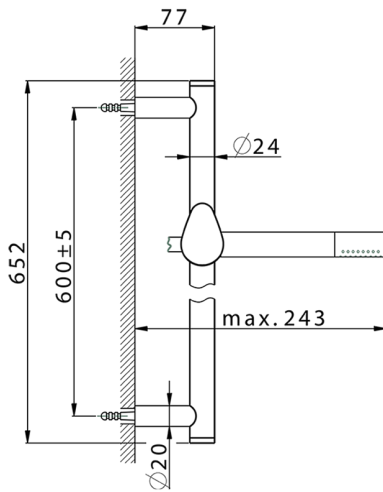

CHARACTERISTICS

2024-11-15