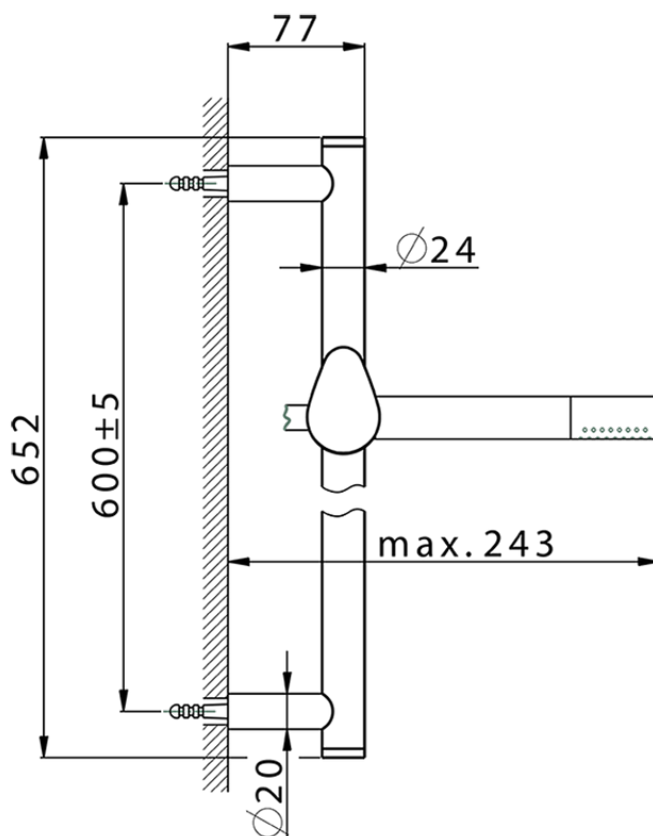

Slide rail shower set SHOWER_HC003110

HC003110

<https://en.huberitalia.com/slide-rail-shower-set-shower-hc003110>

2024-11-15