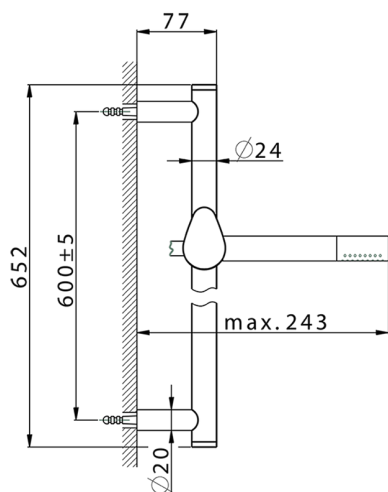

CHARACTERISTICS

2024-11-15