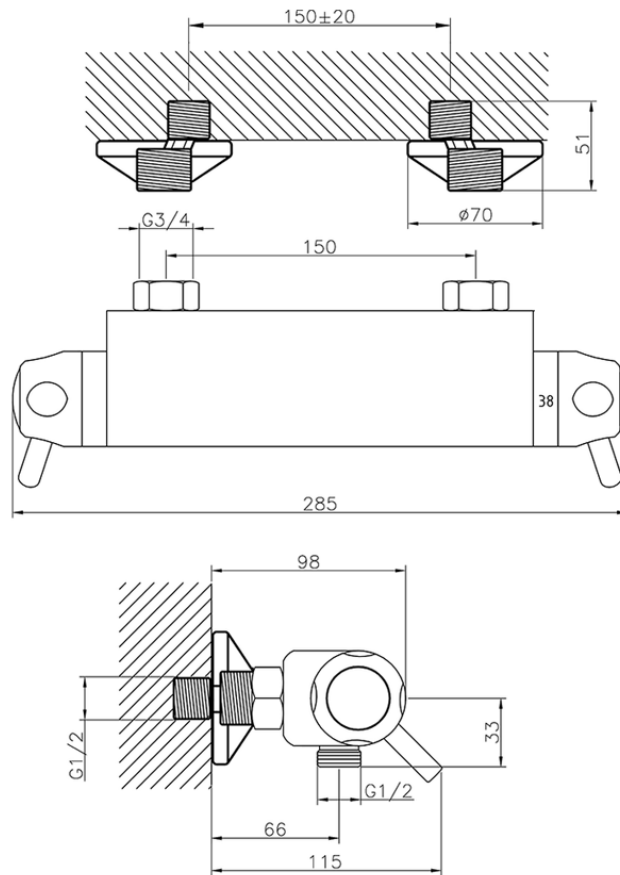

Thermostatic shower mixer CLINIC&TECHNICAL_CPT01010

CPT01010

<https://en.huberitalia.com/thermostatic-shower-mixer-clinictechnical-cpt01010>

2025-04-25