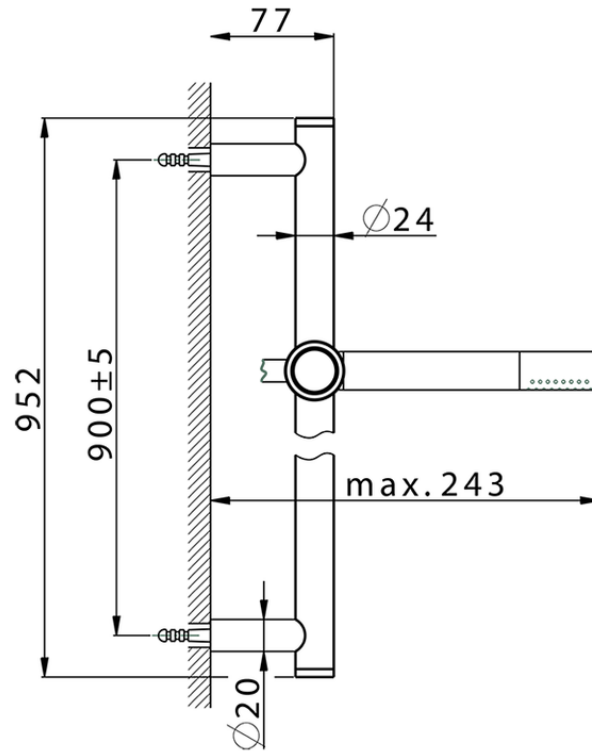

Slide rail shower set SHOWER_CR003110

CR003110

<https://en.huberitalia.com/slide-rail-shower-set-shower-cr003110>

2026-06-06