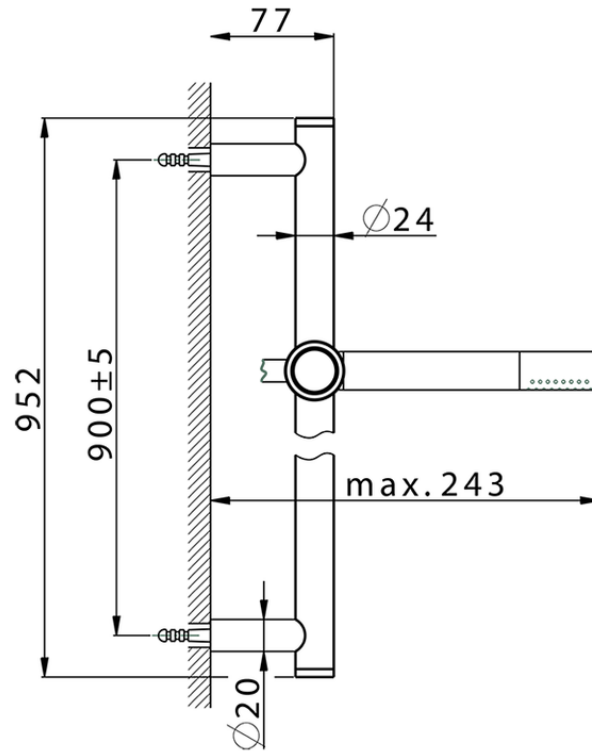

Slide rail shower set SHOWER_CR003110

CR003110

<https://en.huberitalia.com/slide-rail-shower-set-shower-cr003110>

2026-06-26