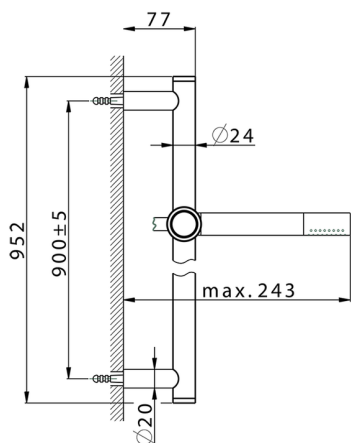

CHARACTERISTICS

2026-06-10