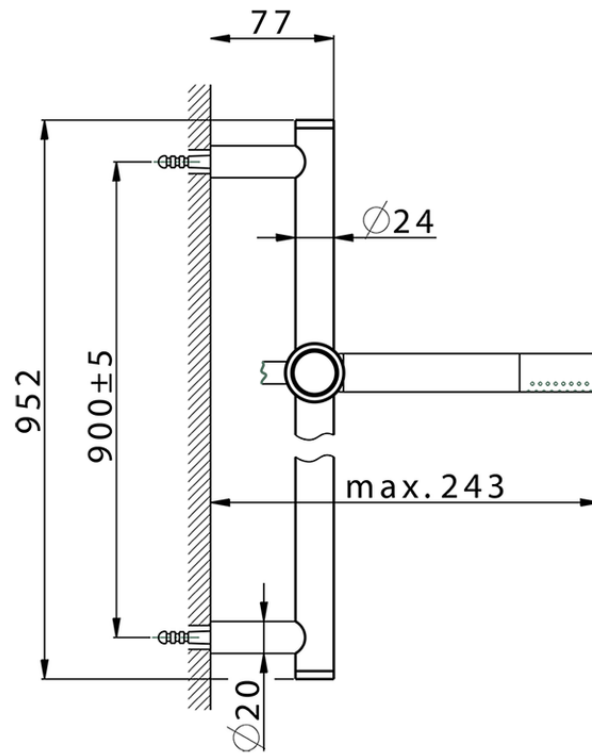

Slide rail shower set SHOWER_CR003110

CR003110

<https://en.huberitalia.com/slide-rail-shower-set-shower-cr003110>

2026-06-13