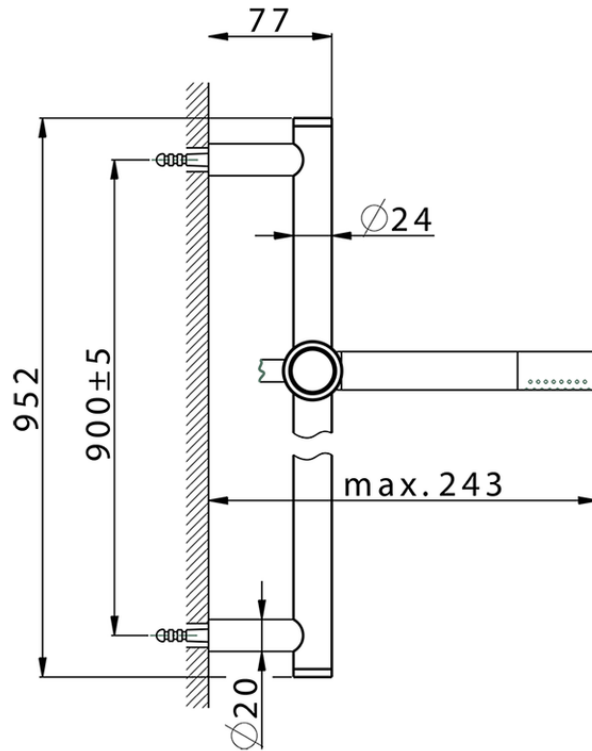

Slide rail shower set SHOWER_CR003110

CR003110

<https://en.huberitalia.com/slide-rail-shower-set-shower-cr003110>

2026-04-08