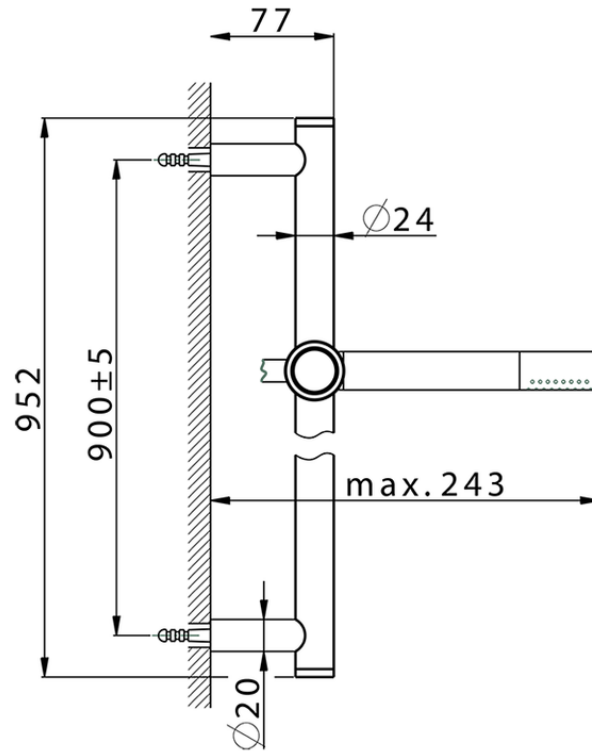

Slide rail shower set SHOWER_CR003110

CR003110

<https://en.huberitalia.com/slide-rail-shower-set-shower-cr003110>

2026-06-10