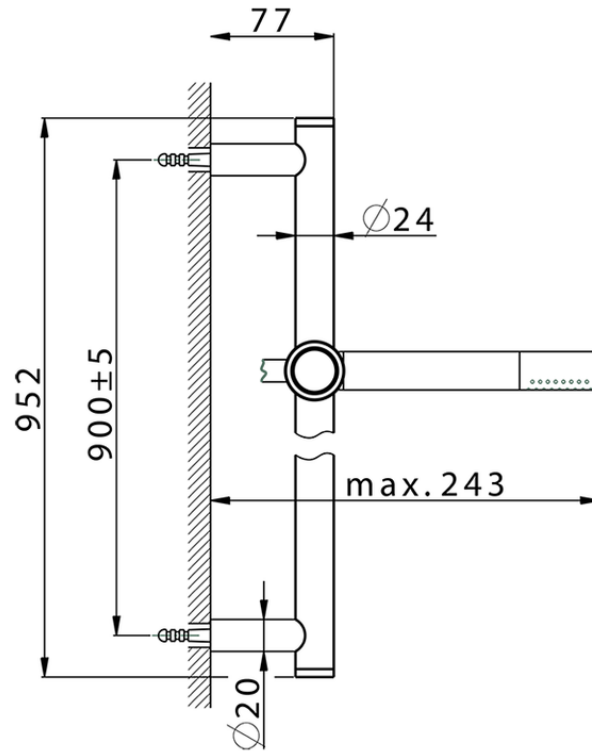

## Slide rail shower set SHOWER\_CR003110

CR003110

<https://en.huberitalia.com/slide-rail-shower-set-shower-cr003110>

2026-06-06