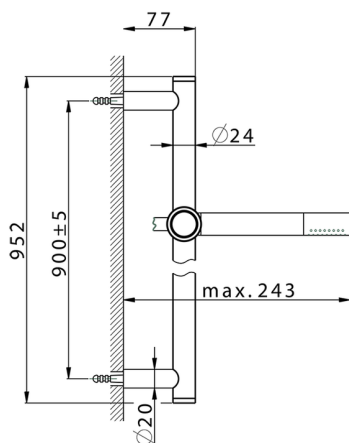

CHARACTERISTICS

2026-06-27