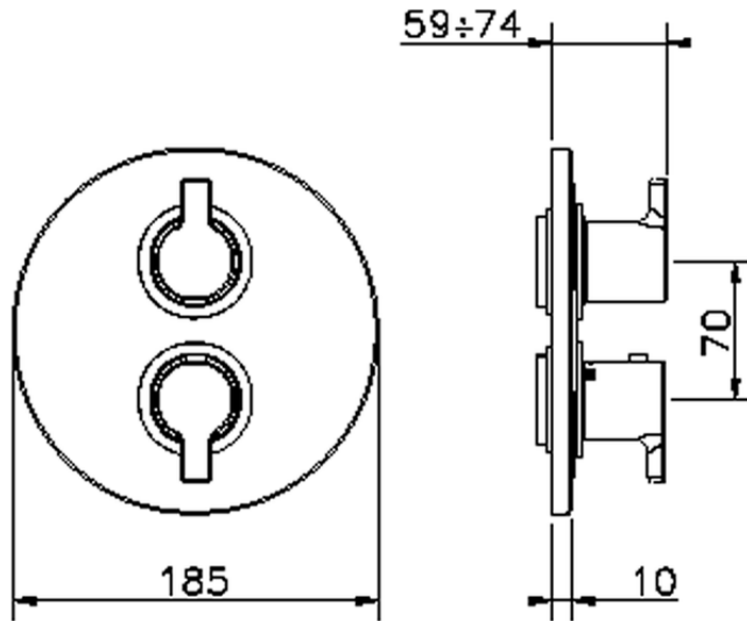

Exposed part for con.thermo.shower valve, 2-outlet THERMO_H2018100

H2018100

<https://en.huberitalia.com/exposed-part-for-con-thermo-shower-valve-2-outlet-thermo-h2018100>

Piastra/Plate/Plaque/Platte/Placa

2-3mm: XX 25-40 YY 76-91

10 mm: XX 16-31 YY 65-80

ZB018101

<https://en.huberitalia.com/2-outlet-concealed-thermostatic-shower-valve-concealed-zb018101>

2024-12-22