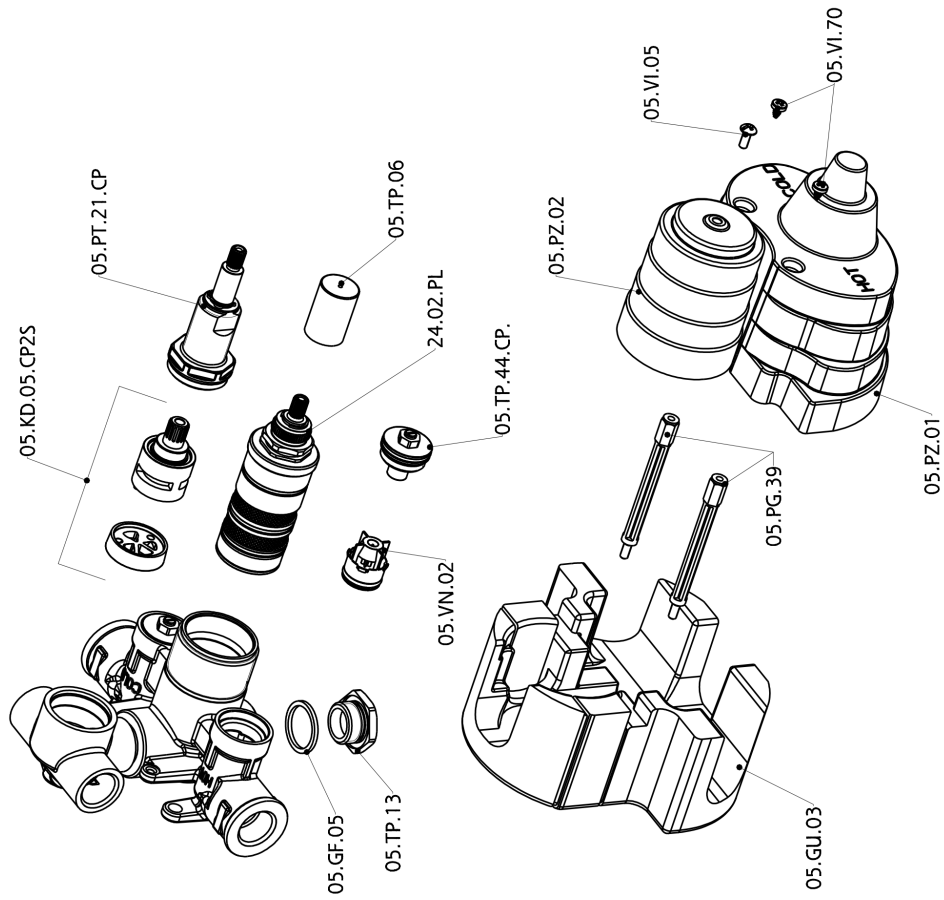

## Exposed part for con.thermo.shower valve, 2-outlet THERMO\_H2018100

H2018100

<https://en.huberitalia.com/exposed-part-for-con-thermo-shower-valve-2-outlet-thermo-h2018100>

## 2-outlet Concealed thermostatic shower valve CONCEALED\_ZB018101

ZB018101

<https://en.huberitalia.com/2-outlet-concealed-thermostatic-shower-valve-concealed-zb018101>

2024-12-22