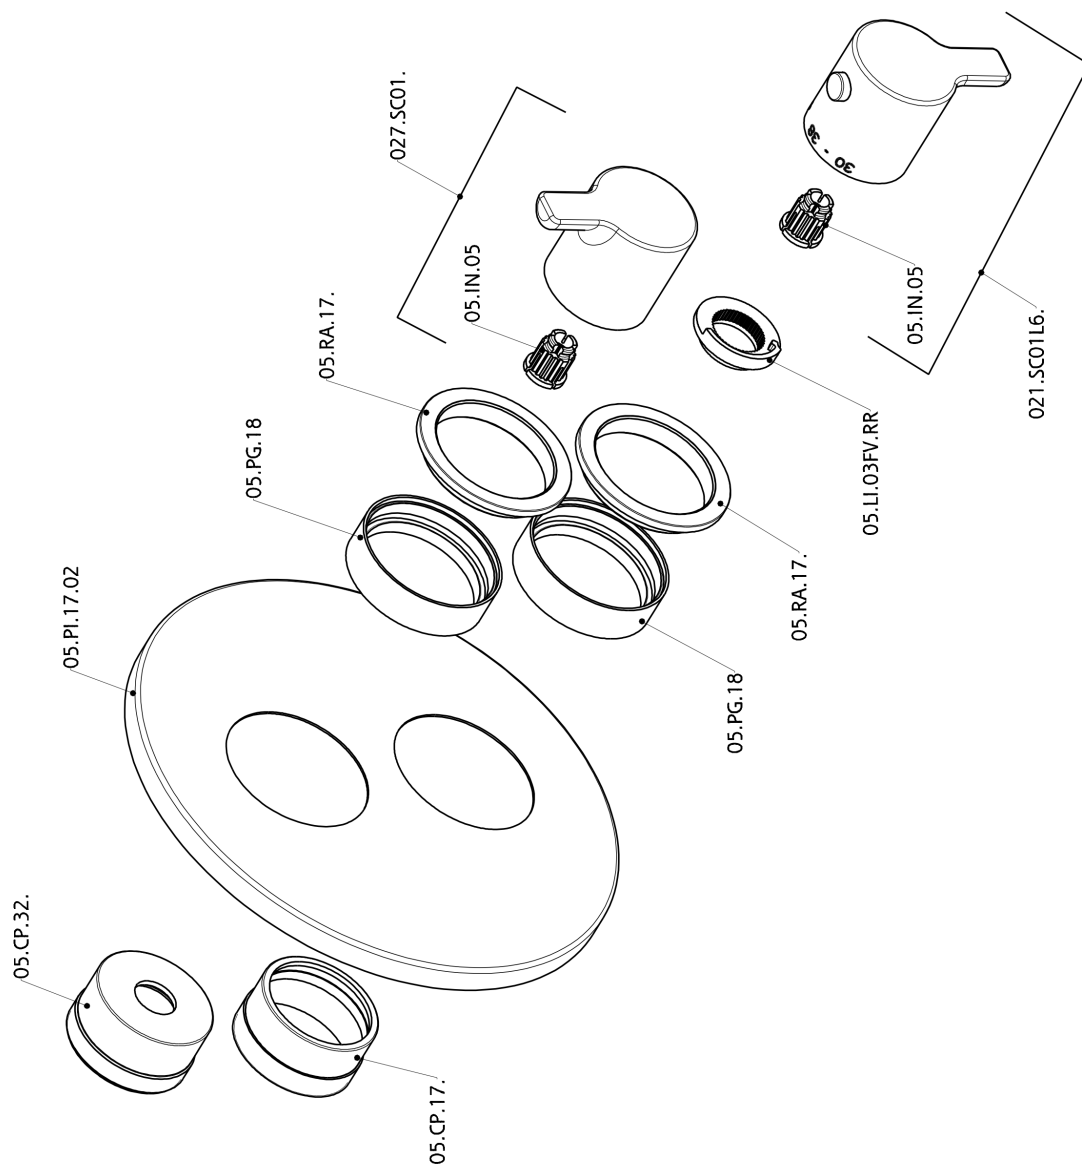

## Exposed part for con.thermo.shower valve, 2-outlet THERMO\_H2018100

H2018100

<https://en.huberitalia.com/exposed-part-for-con-thermo-shower-valve-2-outlet-thermo-h2018100>

## 2-outlet Concealed thermostatic shower valve CONCEALED\_ZB018101

ZB018101

<https://en.huberitalia.com/2-outlet-concealed-thermostatic-shower-valve-concealed-zb018101>

2024-12-22