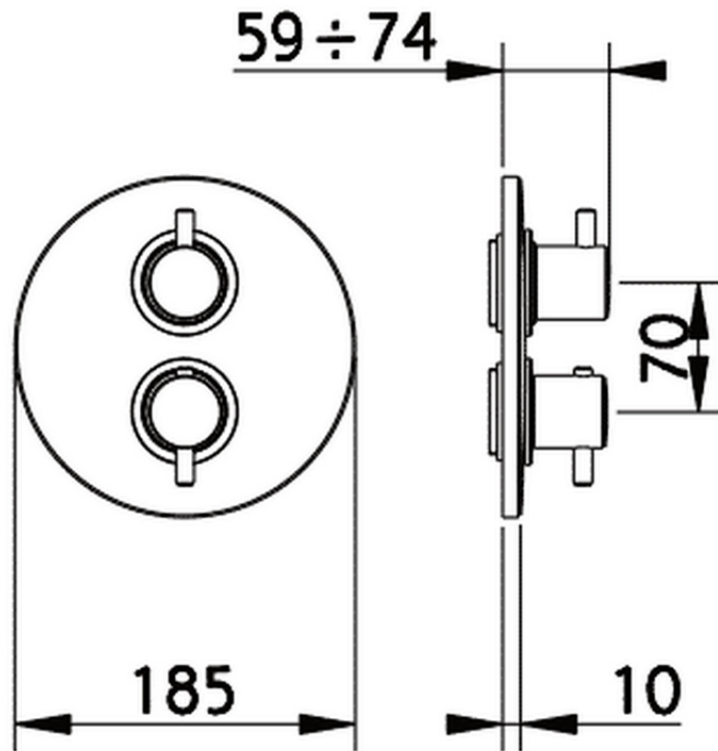

Exposed part for 3-outlet con.thermo.shower valve TRATTO EVO_TV018200

TV018200

<https://en.huberitalia.com/exposed-part-for-3-outlet-con-thermo-shower-valve-tratto-evo-tv018200>

Piastra/Plate/Plaque/Platte/Placa

2-3mm: XX 25-40 YY 76-91

10 mm: XX 16-31 YY 65-80

ZB018201

<https://en.huberitalia.com/3-outlet-concealed-thermostatic-shower-valve-concealed-zb018201>

2026-05-25