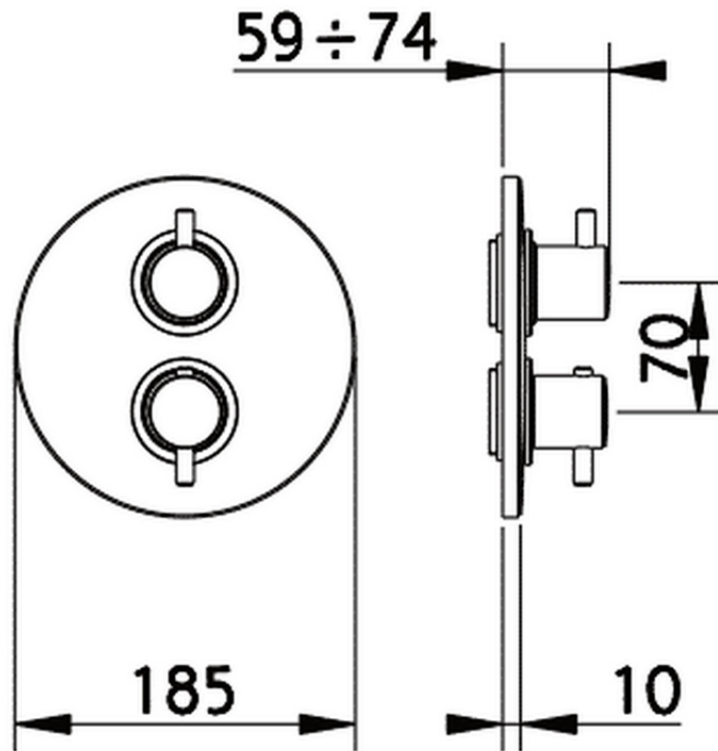

Exposed part for 3-outlet con.thermo.shower valve TRATTO EVO_TV018200

TV018200

<https://en.huberitalia.com/exposed-part-for-3-outlet-con-thermo-shower-valve-tratto-evo-tv018200>

Piastra/Plate/Plaque/Platte/Placa

2-3mm: XX 25-40 YY 76-91

10 mm: XX 16-31 YY 65-80

ZB018201

<https://en.huberitalia.com/3-outlet-concealed-thermostatic-shower-valve-concealed-zb018201>

2026-04-08