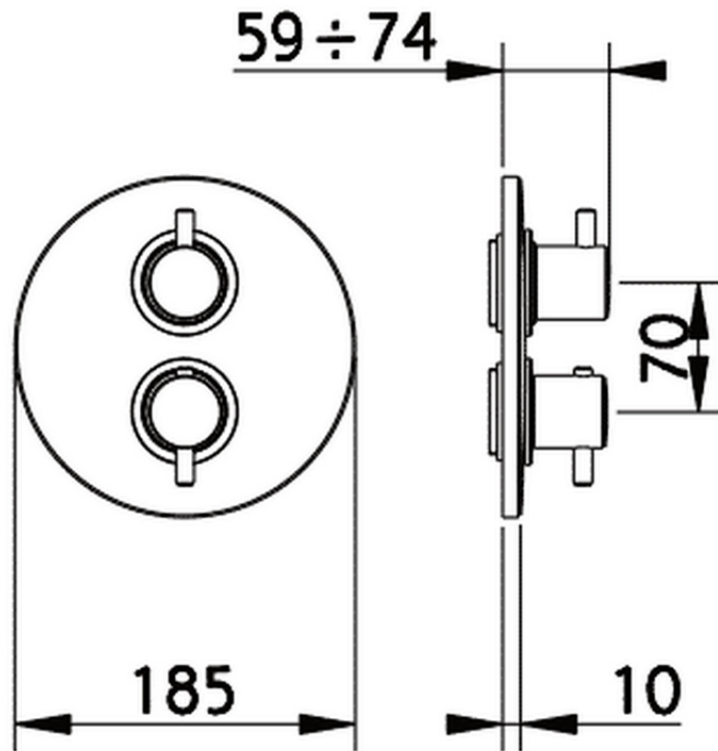

## Exposed part for 3-outlet con.thermo.shower valve TRATTO EVO\_TV018200

TV018200

<https://en.huberitalia.com/exposed-part-for-3-outlet-con-thermo-shower-valve-tratto-evo-tv018200>

Piastra/Plate/Plaque/Platte/Placa

2-3mm: XX 25-40 YY 76-91

10 mm: XX 16-31 YY 65-80

ZB018201

<https://en.huberitalia.com/3-outlet-concealed-thermostatic-shower-valve-concealed-zb018201>

2026-04-05