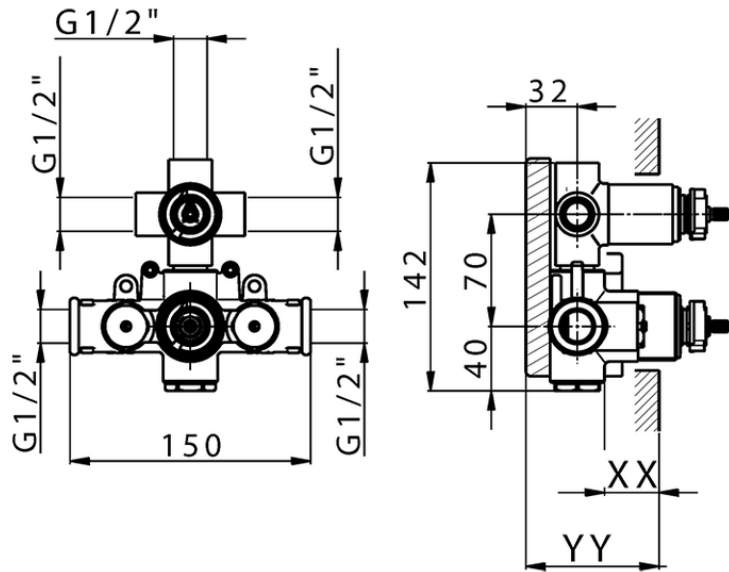

Exposed part for 3-outlet con.thermo.shower valve TRATTO EVO_TV018200

TV018200

<https://en.huberitalia.com/exposed-part-for-3-outlet-con-thermo-shower-valve-tratto-evo-tv018200>

Piastra/Plate/Plaque/Platte/Placa

2-3mm: XX 25-40 YY 76-91

10 mm: XX 16-31 YY 65-80

ZB018201

<https://en.huberitalia.com/3-outlet-concealed-thermostatic-shower-valve-concealed-zb018201>

2026-05-25