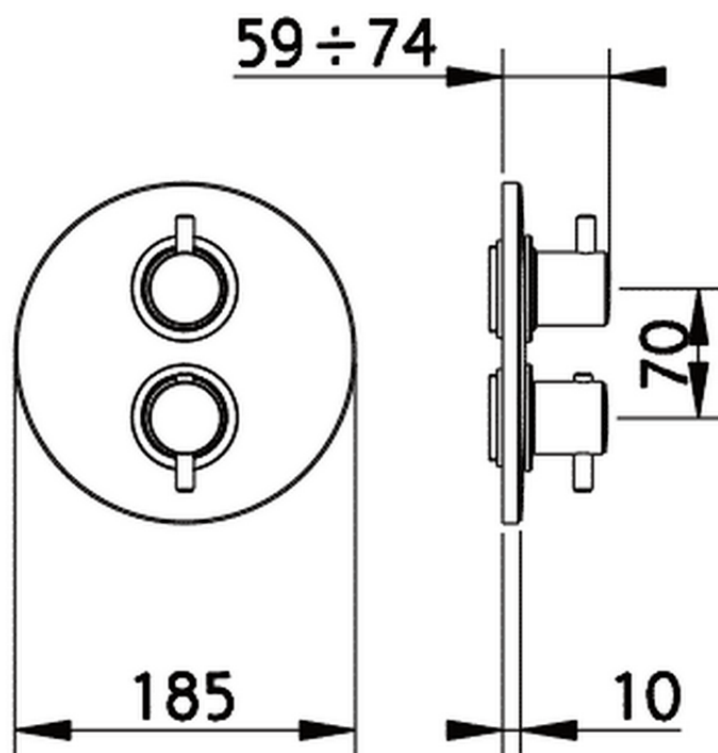

Exposed part for 3-outlet con.thermo.shower valve TRATTO EVO_TV018200

TV018200

<https://en.huberitalia.com/exposed-part-for-3-outlet-con-thermo-shower-valve-tratto-evo-tv018200>

Piastra/Plate/Plaque/Platte/Placa

2-3mm: XX 25-40 YY 76-91

10 mm: XX 16-31 YY 65-80

ZB018201

<https://en.huberitalia.com/3-outlet-concealed-thermostatic-shower-valve-concealed-zb018201>

2026-04-29