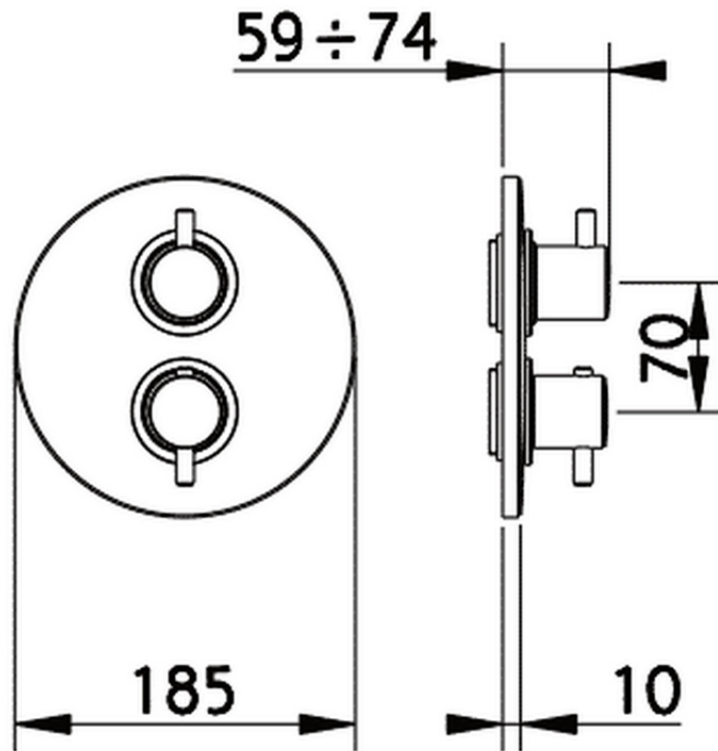

## Exposed part for 3-outlet con.thermo.shower valve TRATTO EVO\_TV018200

TV018200

<https://en.huberitalia.com/exposed-part-for-3-outlet-con-thermo-shower-valve-tratto-evo-tv018200>

Piastra/Plate/Plaque/Platte/Placa

2-3mm: XX 25-40 YY 76-91

10 mm: XX 16-31 YY 65-80

ZB018201

<https://en.huberitalia.com/3-outlet-concealed-thermostatic-shower-valve-concealed-zb018201>

2026-06-25