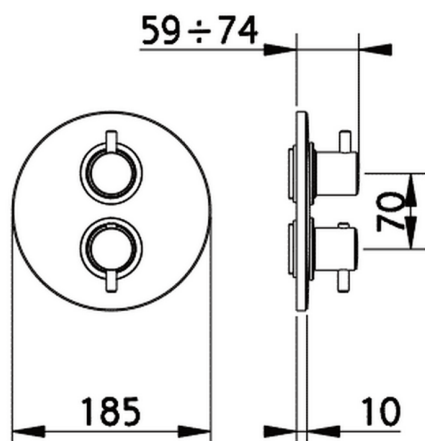

Exposed part for 3-outlet con.thermo.shower valve TRATTO EVO_TV018200

MODEL **TV018200**

Exposed part for 3-outlet thermostatic mixer, with 3 outlet diverter, without concealed part, for item ZB018201

AVAILABLE FINISHINGS

3-outlet Concealed thermostatic shower valve CONCEALED_ZB018201

MODEL **ZB018201**

3-Outlet Concealed thermostatic mixer, with 3-outlet diverter, without trim kit

AVAILABLE FINISHINGS

CHARACTERISTICS

Installation **Concealed**

Cartridge Spare Parts **24.04A.PP**

8x20 Plus P Thermostatic Valve

Concealed **1**

Piastra/Plate/Plaque/Platte/Placa

2-3mm: XX 25-40 YY 76-91

10 mm: XX 16-31 YY 65-80

DeviaStop

The Huber Devia Stop technology allows to adjust the water flow and to direct it to the selected output point (overhead soaker, hand shower, etc).