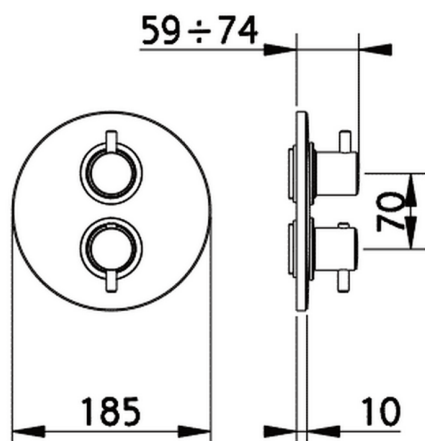

Exposed part for 3-outlet con.thermo.shower valve TRATTO EVO_TV018200

MODEL **TV018200**

Exposed part for 3-outlet thermostatic mixer, with 3 outlet diverter, without concealed part, for item ZB018201

AVAILABLE FINISHINGS

3-outlet Concealed thermostatic shower valve CONCEALED_ZB018201

MODEL **ZB018201**

3-Outlet Concealed thermostatic mixer, with 3-outlet diverter, without trim kit

AVAILABLE FINISHINGS

CHARACTERISTICS

Installation	Concealed
Cartridge Spare Parts	24.04A.PP
8x20 Plus P Thermostatic Valve	
Concealed	1

Piastra/Plate/Plaque/Platte/Placa

2-3mm: XX 25-40 YY 76-91

10 mm: XX 16-31 YY 65-80

DeviaStop

The Huber Devia Stop technology allows to adjust the water flow and to direct it to the selected output point (overhead soaker, hand shower, etc).