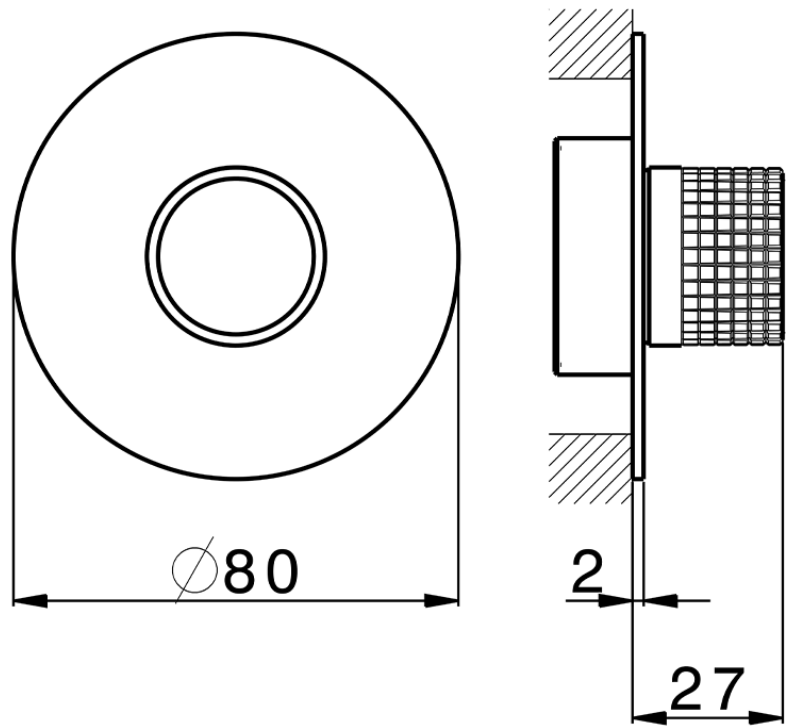

Exposed part for individual Push&Shower PUSH&SHOWER_PS0G6120

PS0G6120

<https://en.huberitalia.com/exposed-part-for-individual-pushshower-pushshower-ps0g6120>

2026-04-08