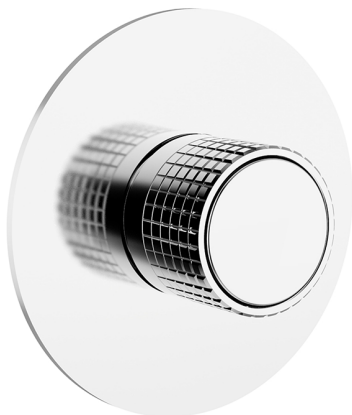

## Exposed part for individual Push&Shower PUSH&SHOWER\_PS0G6120

MODEL **PS0G6120**

Exposed part for individual Push&Shower, with checkered button, Ø80mm round plate, for concealed Push&Shower

### AVAILABLE FINISHINGS

-  **21** 21 Chrome
-  **24** 24 Gold
-  **26** 26 Old Copper
-  **2B** 2B Polished Nickel
-  **2F** 2F Brushed Nickel
-  **2W** 2W Brushed Gold
-  **3W** 3W Brushed Black Titanium
-  **5G** 5G Rose Gold
-  **40** 40 Matt Black

### Thermostatic

The Huber thermostatic is your personal water manager, helping you to handle, control and save water and energy.