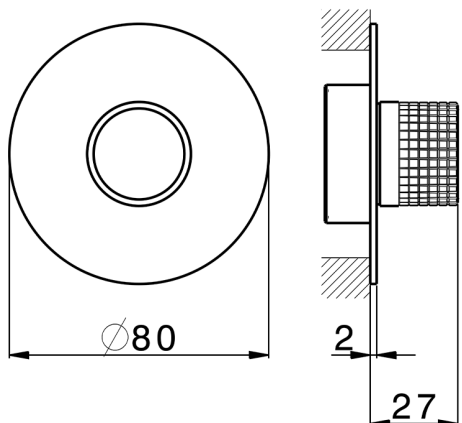

## Exposed part for individual Push&Shower PUSH&SHOWER\_PS0G6120

MODEL **PS0G6120**

Exposed part for individual Push&Shower, with checkered button, Ø80mm round plate, for concealed Push&Shower