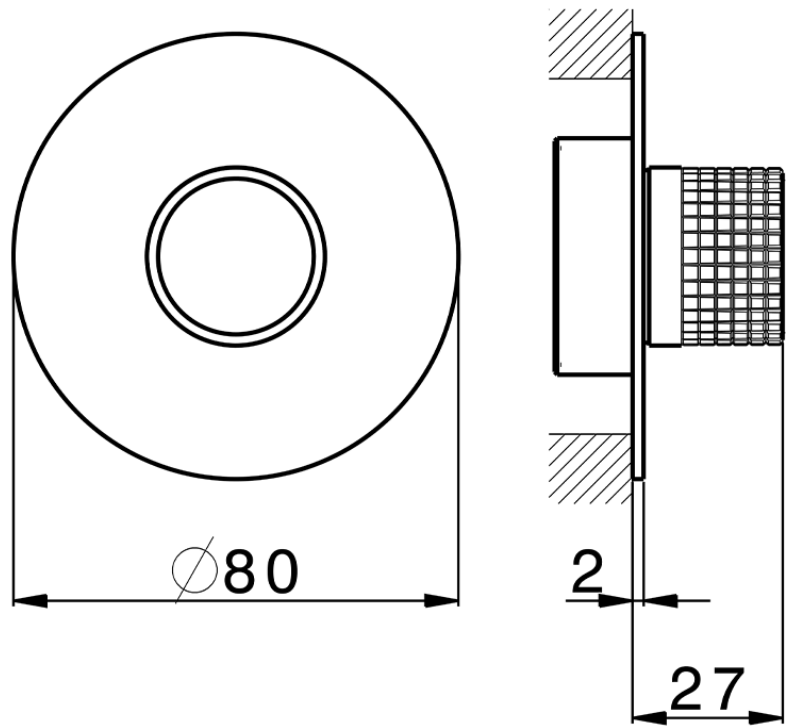

Exposed part for individual Push&Shower PUSH&SHOWER_PS0G6120

PS0G6120

<https://en.huberitalia.com/exposed-part-for-individual-pushshower-pushshower-ps0g6120>

2026-04-05