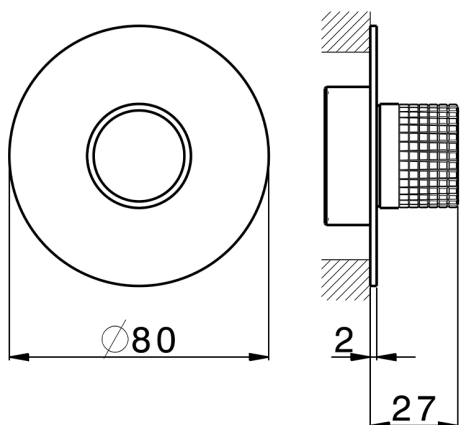

## Exposed part for individual Push&Shower PUSH&SHOWER\_PS0G6120

MODEL **PS0G6120**

Exposed part for individual Push&Shower, with checkered button, Ø80mm round plate, for concealed Push&Shower