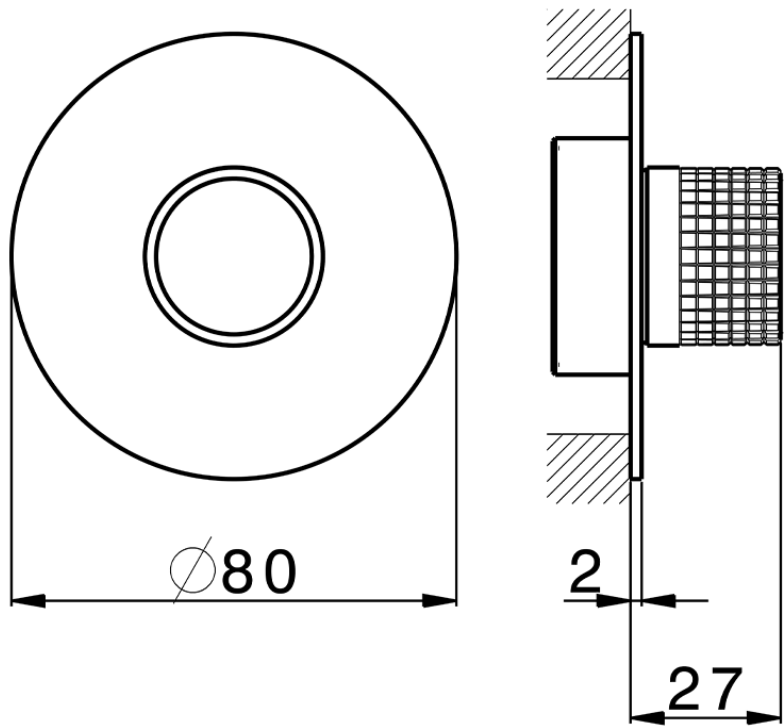

Exposed part for individual Push&Shower PUSH&SHOWER_PS0G6120

PS0G6120

<https://en.huberitalia.com/exposed-part-for-individual-pushshower-pushshower-ps0g6120>

2026-06-13