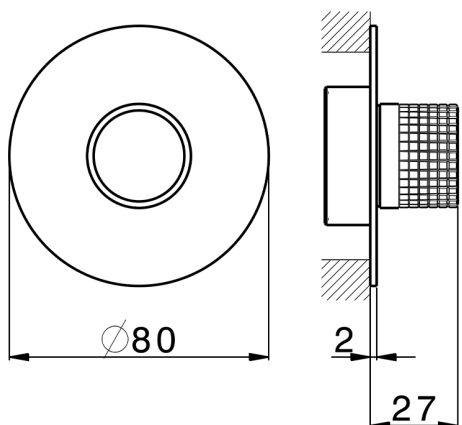

Exposed part for individual Push&Shower PUSH&SHOWER_PS0G6120

MODEL **PS0G6120**

Exposed part for individual Push&Shower, with checkered button, Ø80mm round plate, for concealed Push&Shower

AVAILABLE FINISHINGS