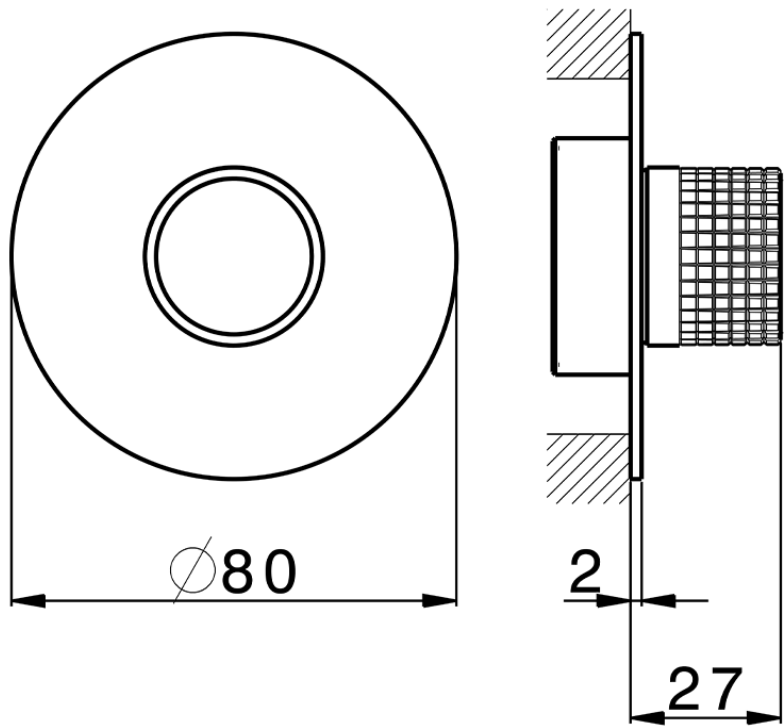

Exposed part for individual Push&Shower PUSH&SHOWER_PS0G6120

PS0G6120

<https://en.huberitalia.com/exposed-part-for-individual-pushshower-pushshower-ps0g6120>

2026-06-15