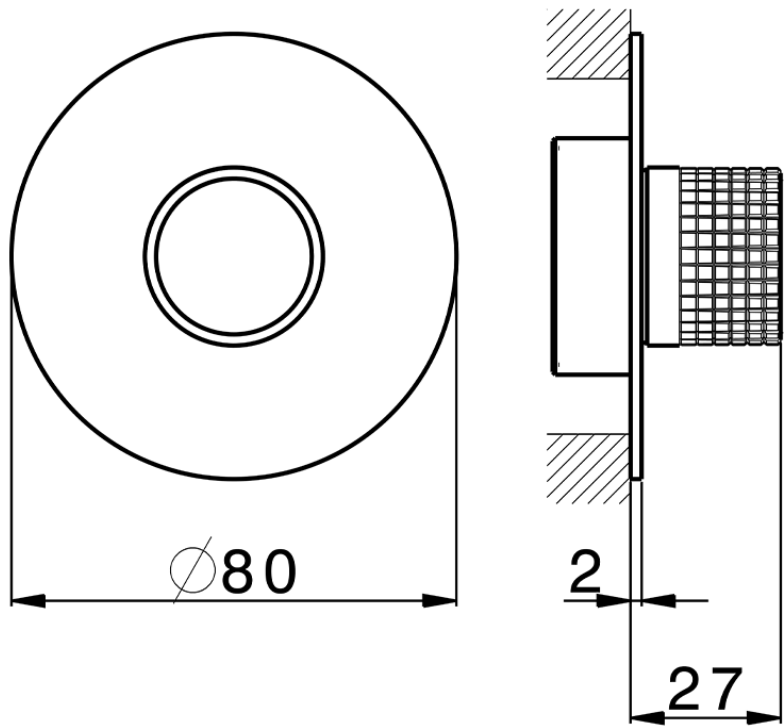

Exposed part for individual Push&Shower PUSH&SHOWER_PS0G6120

PS0G6120

<https://en.huberitalia.com/exposed-part-for-individual-pushshower-pushshower-ps0g6120>

2026-05-02