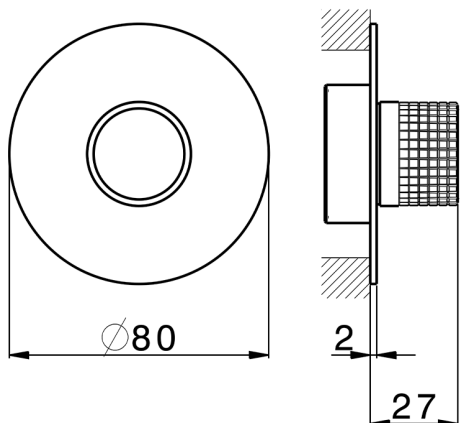

Exposed part for individual Push&Shower PUSH&SHOWER_PS0G6120

MODEL **PS0G6120**

Exposed part for individual Push&Shower, with checkered button, Ø80mm round plate, for concealed Push&Shower

AVAILABLE FINISHINGS